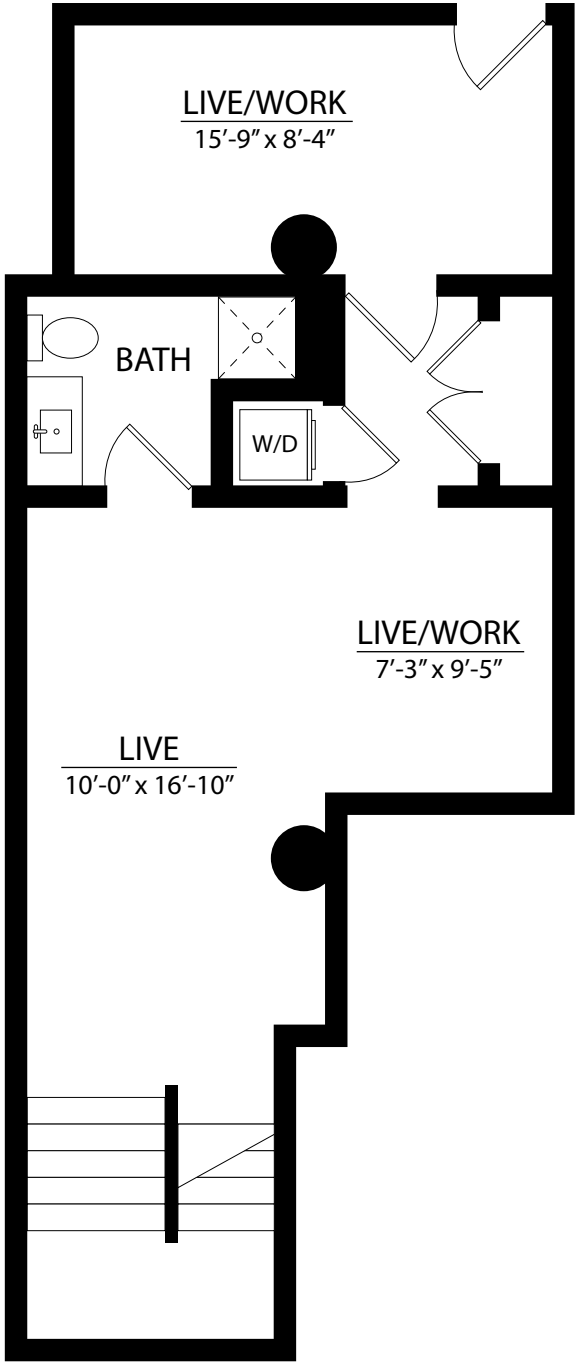

IMPRINT

LOFTS

STUDIO DUPLEX B

1 009 SQ. FT.

Basement

1st Floor