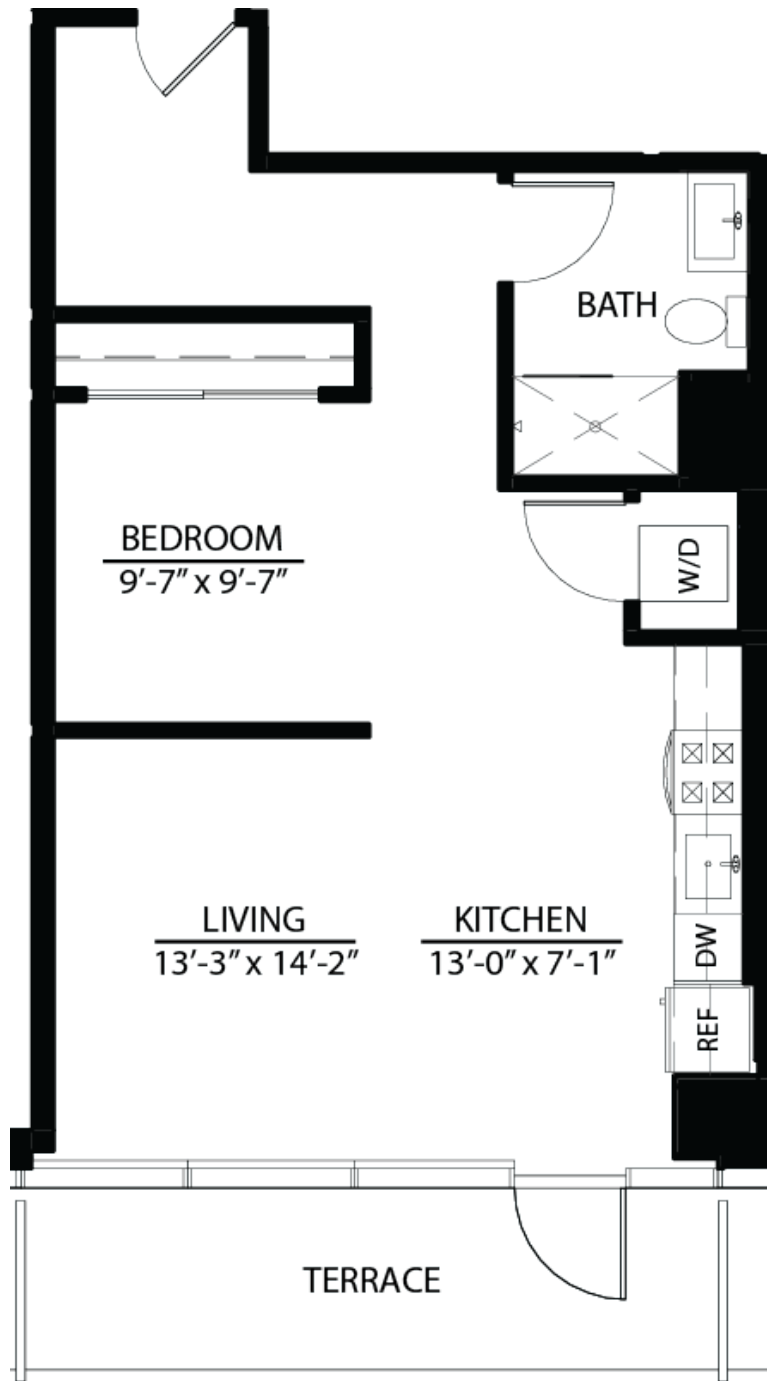

IMPRINT

CONVERTIBLE DELUXE

694 SQ. FT.

TIER: 15

N <

VISIT

717 South Clark Street
Chicago, Illinois

CONTACT

312-651-3262
imprint@greystar.com

FOLLOW

@imprintapts
imprintapts.com

Floor plans are artist's rendering. All dimensions are approximate. Actual product and specifications may vary in dimension or detail. Not all features are available in every apartment. Prices and availability are subject to change. Please see a representative for details.