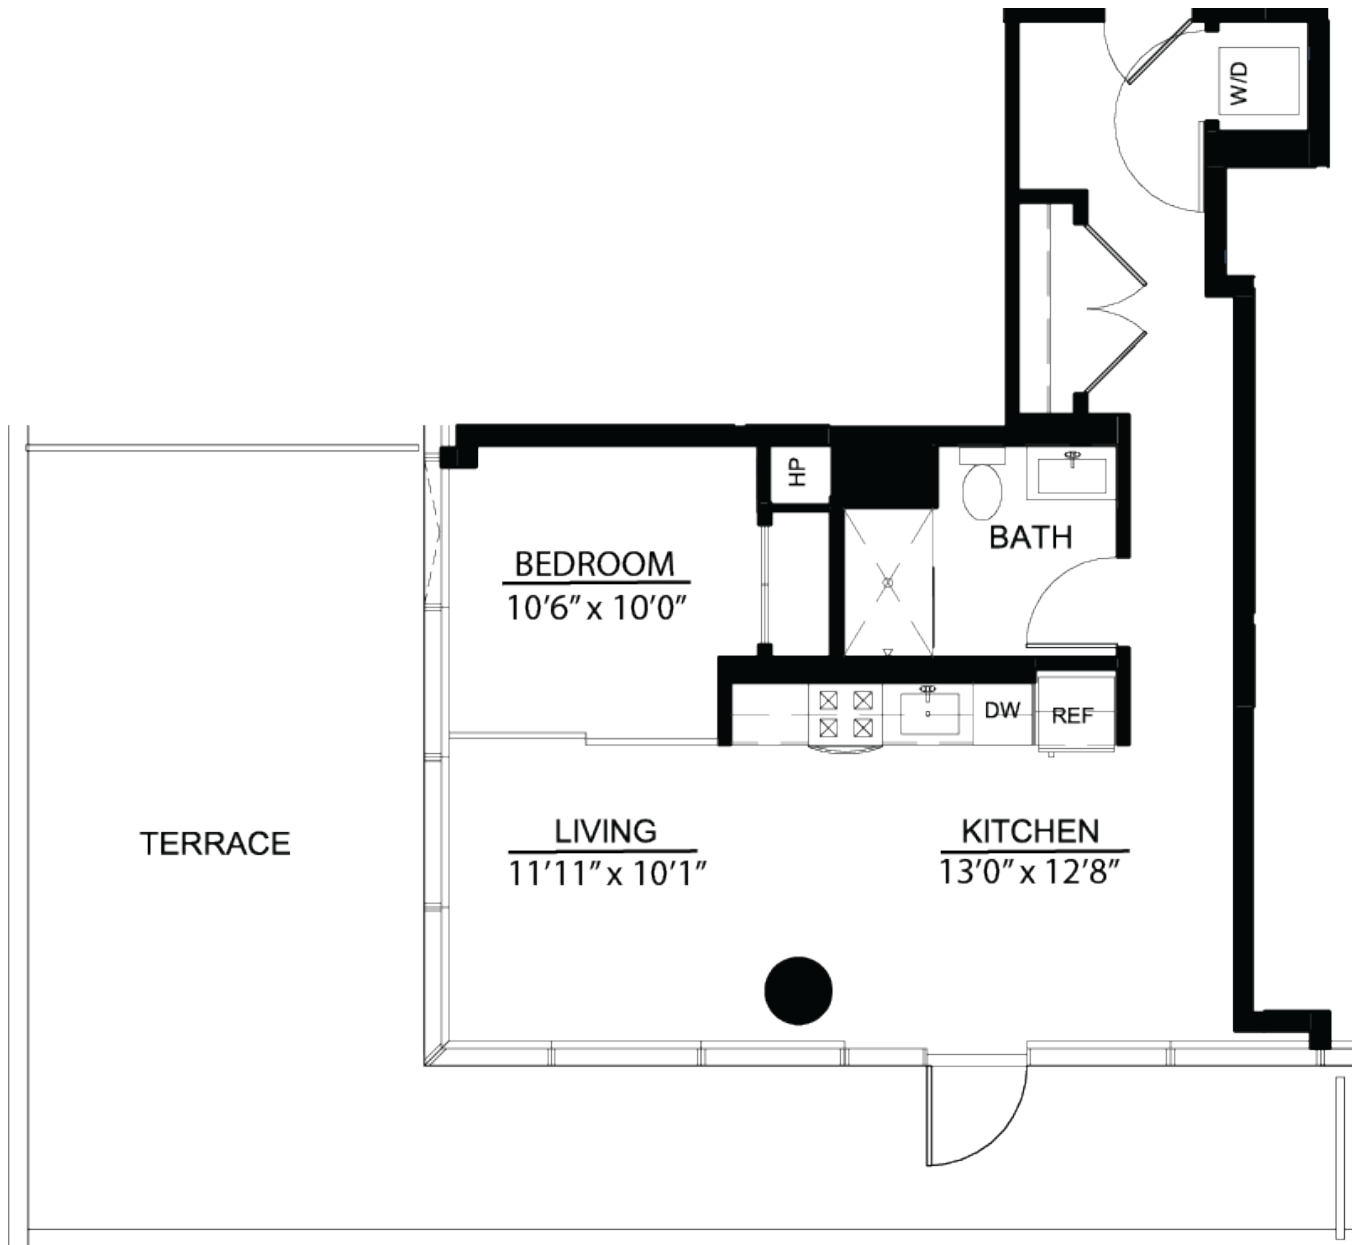

IMPRINT

1 BEDROOM | 1 BATHROOM

696 SQ. FT.

TIER: 10

VISIT
717 South Clark Street
Chicago, Illinois

CONTACT
312-651-3262
imprint@greystar.com

FOLLOW
@imprintapts
imprintapts.com

Floor plans are artist's rendering. All dimensions are approximate. Actual product and specifications may vary in dimension or detail. Not all features are available in every apartment. Prices and availability are subject to change. Please see a representative for details.