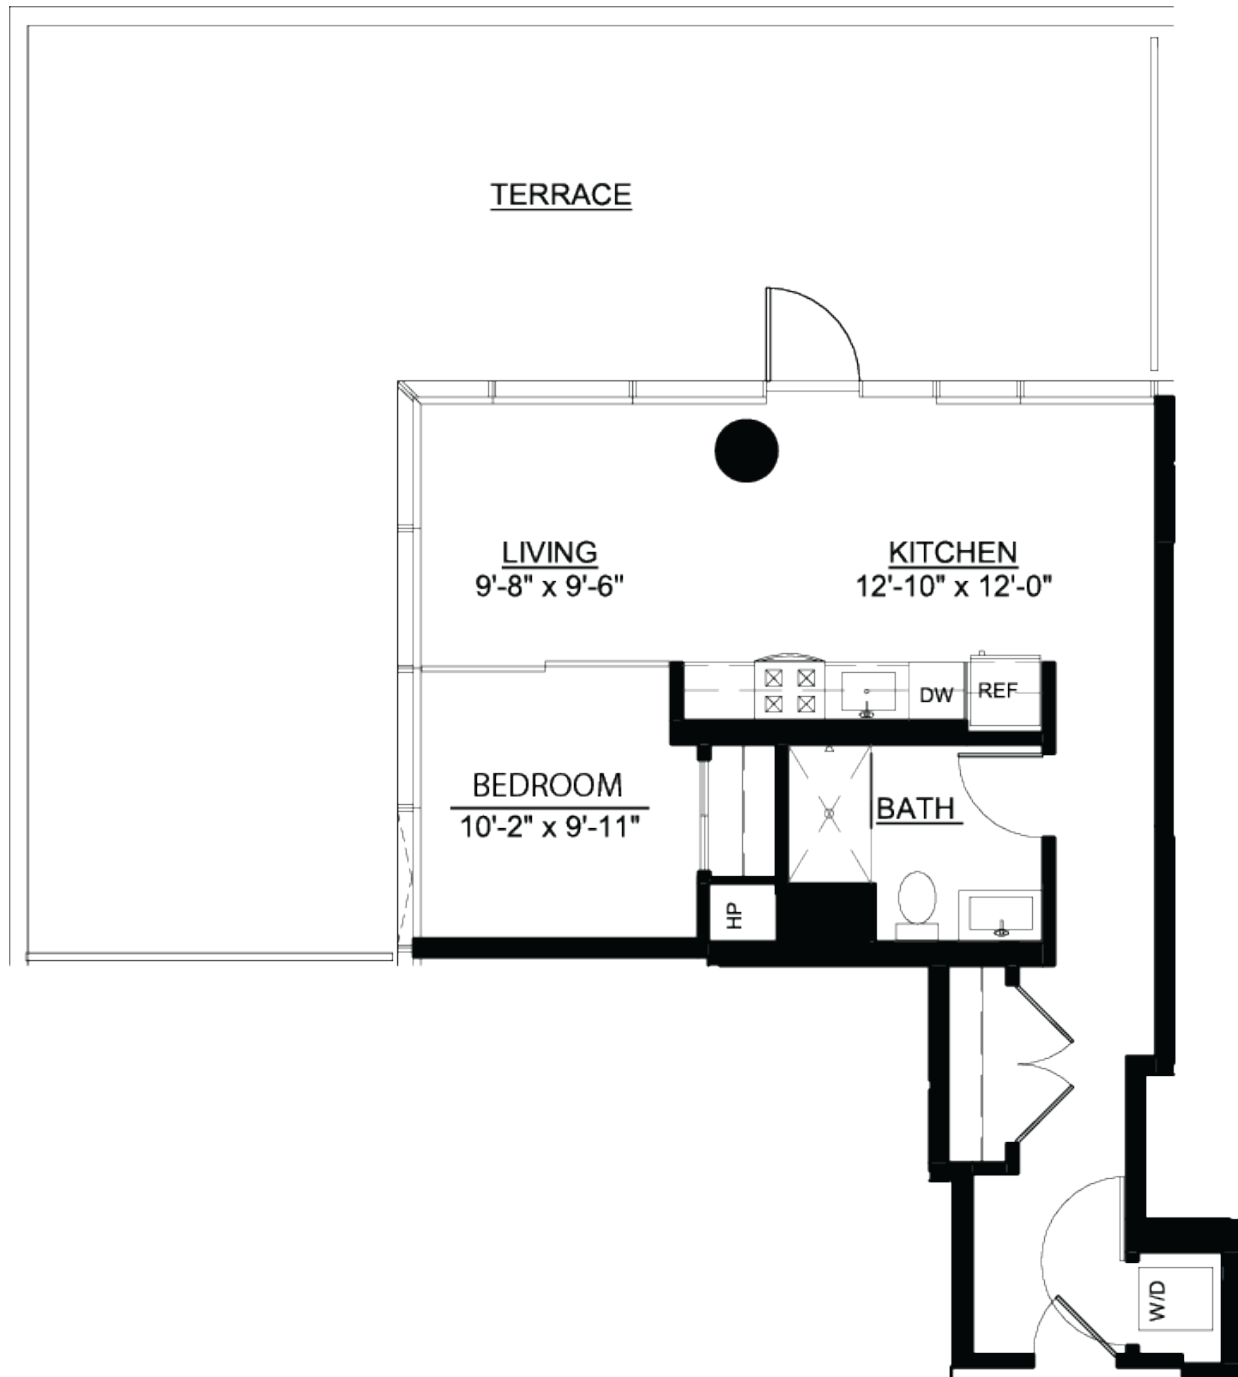

IMPRINT

1 BEDROOM | 1 BATHROOM

680 SQ. FT.

TIER: 08

N <

VISIT

717 South Clark Street
Chicago, Illinois

CONTACT

312-651-3262
imprint@greystar.com

FOLLOW

@imprintapts
imprintapts.com

Floor plans are artist's rendering. All dimensions are approximate. Actual product and specifications may vary in dimension or detail. Not all features are available in every apartment. Prices and availability are subject to change. Please see a representative for details.