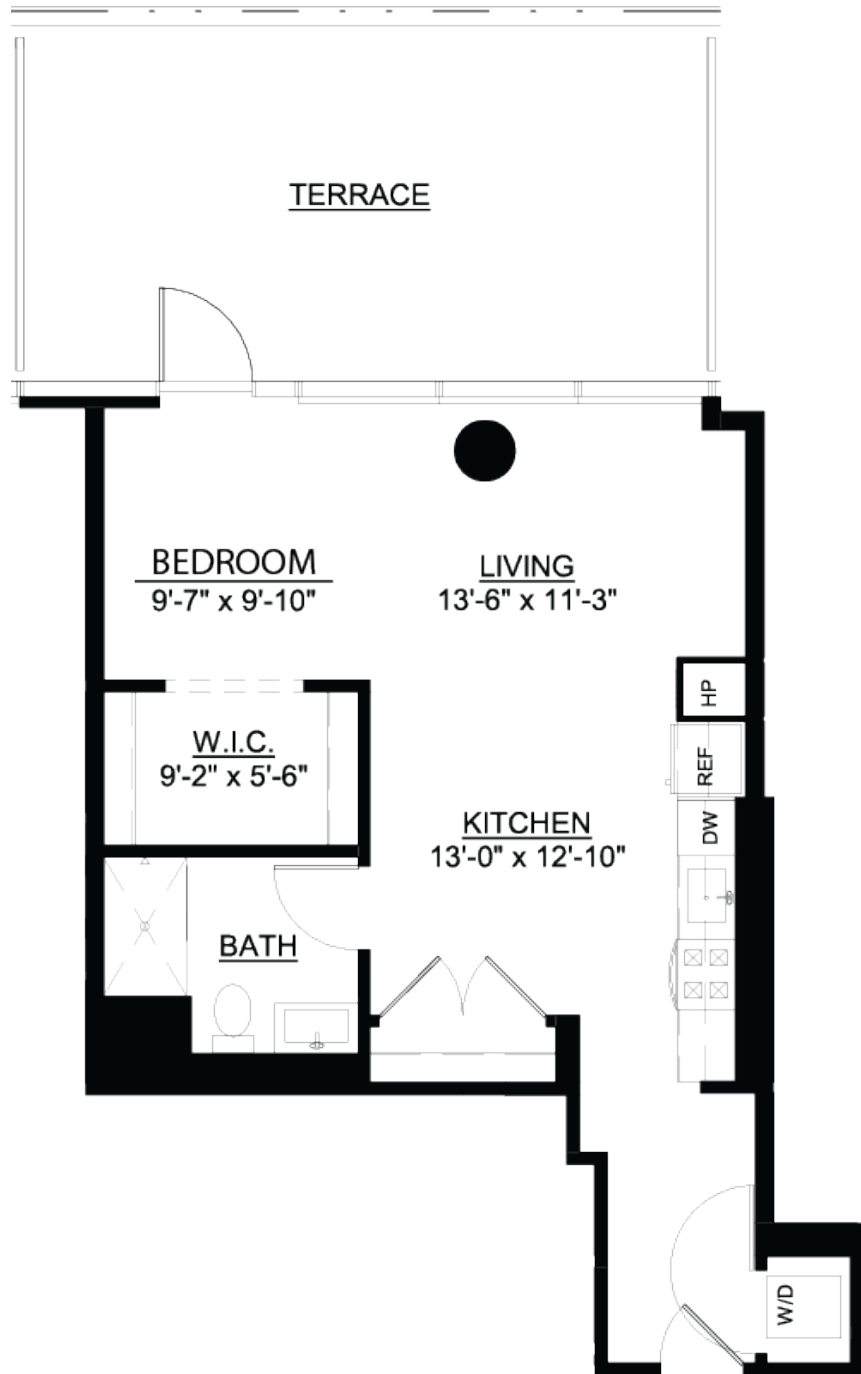

IMPRINT

STUDIO DELUXE

674 SQ. FT.

TIER: 04

N <

VISIT

717 South Clark Street
Chicago, Illinois

CONTACT

312-651-3262
imprint@greystar.com

FOLLOW

@imprintapts
imprintapts.com

Floor plans are artist's rendering. All dimensions are approximate. Actual product and specifications may vary in dimension or detail. Not all features are available in every apartment. Prices and availability are subject to change. Please see a representative for details.