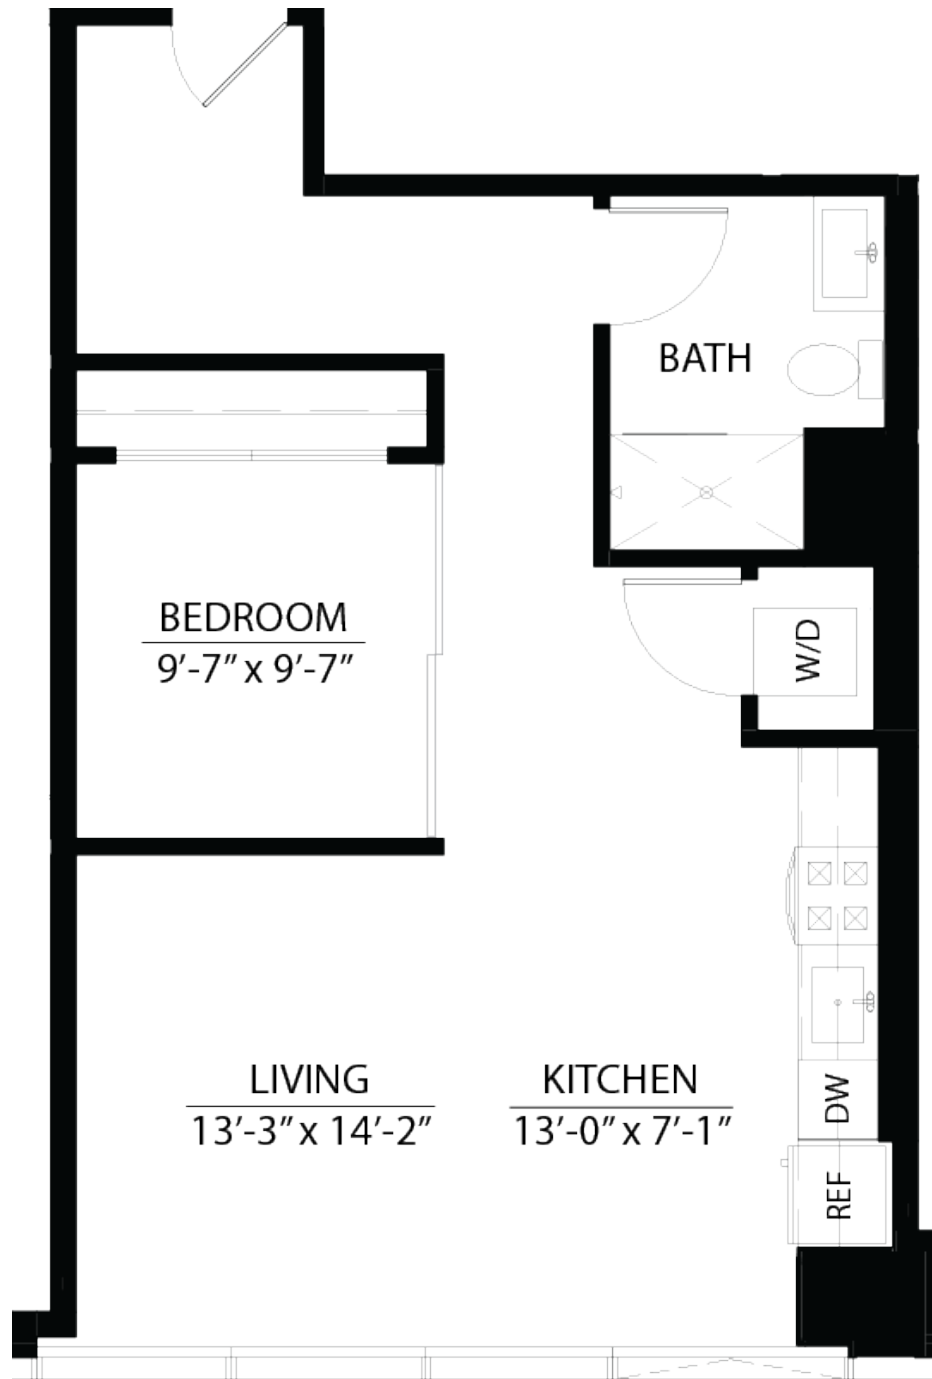

IMPRINT

CONVERTIBLE DELUXE

694 SQ. FT.

TIER: 15

N <

VISIT

717 South Clark Street
Chicago, Illinois

CONTACT

312-651-3262
imprint@greystar.com

FOLLOW

@imprintapts
imprintapts.com

Floor plans are artist's rendering. All dimensions are approximate. Actual product and specifications may vary in dimension or detail. Not all features are available in every apartment. Prices and availability are subject to change. Please see a representative for details.