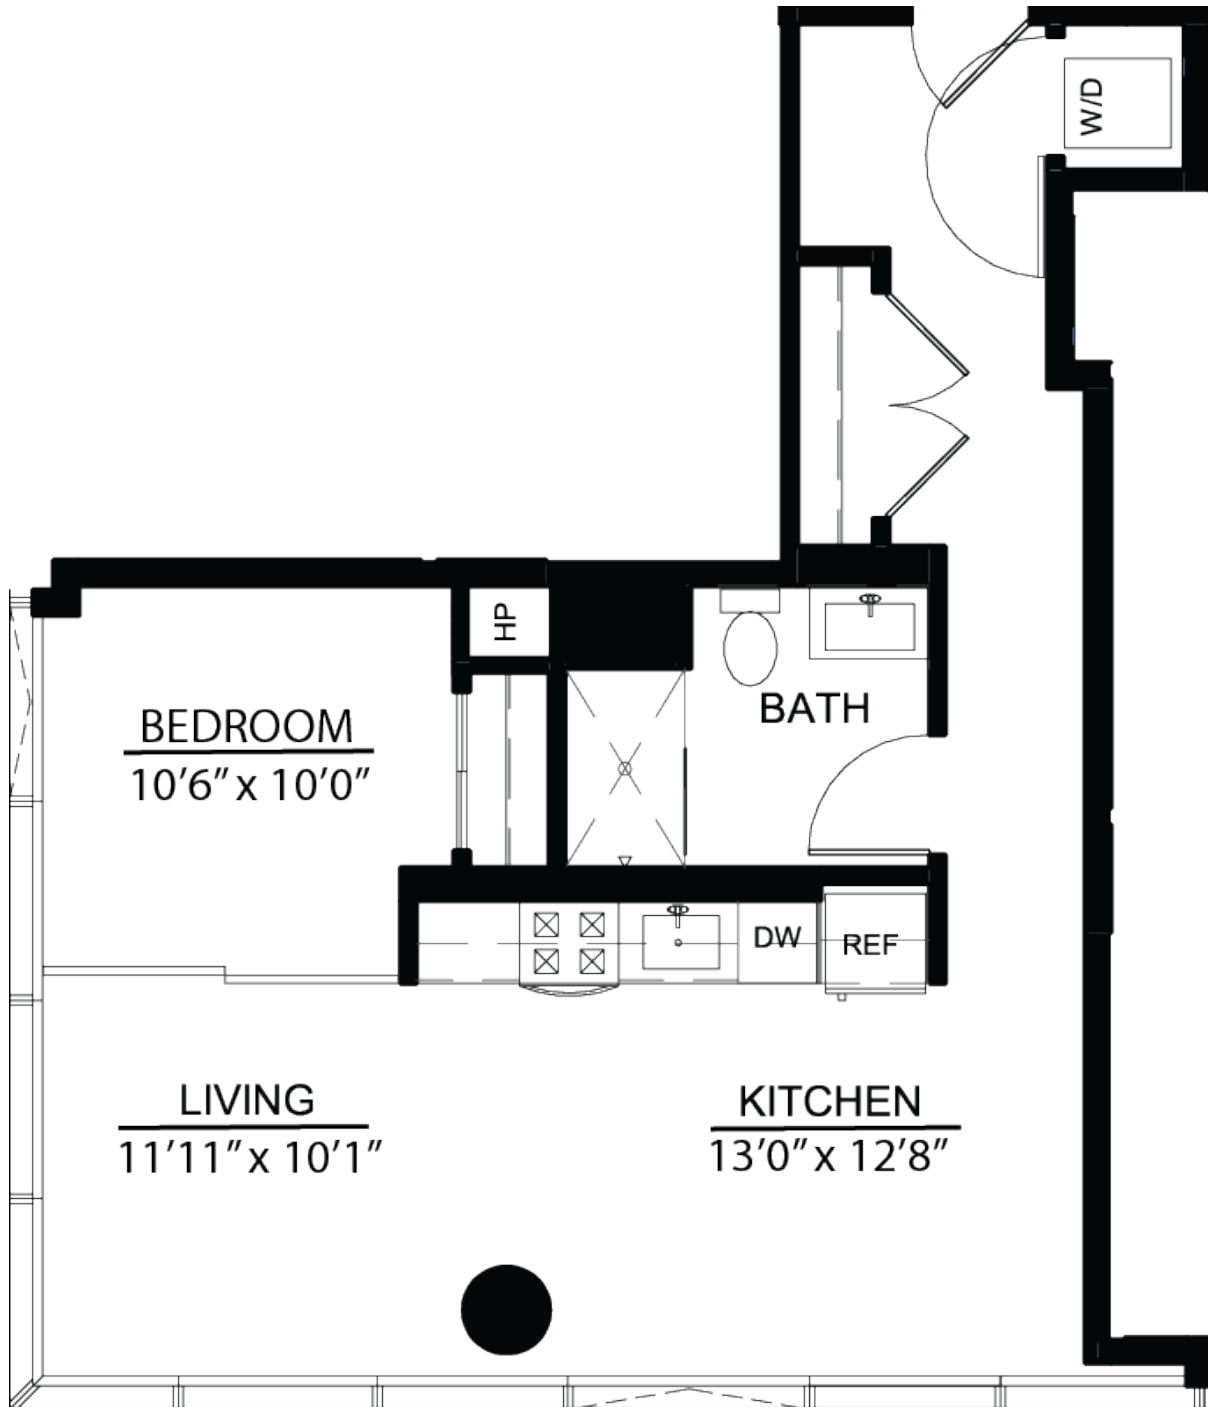

IMPRINT

1 BEDROOM | 1 BATHROOM
696 SQ. FT.

TIER: 10

VISIT
717 South Clark Street
Chicago, Illinois

CONTACT
312-651-3262
imprint@greystar.com

FOLLOW
@imprintapts
imprintapts.com

Floor plans are artist's rendering. All dimensions are approximate. Actual product and specifications may vary in dimension or detail. Not all features are available in every apartment. Prices and availability are subject to change. Please see a representative for details.