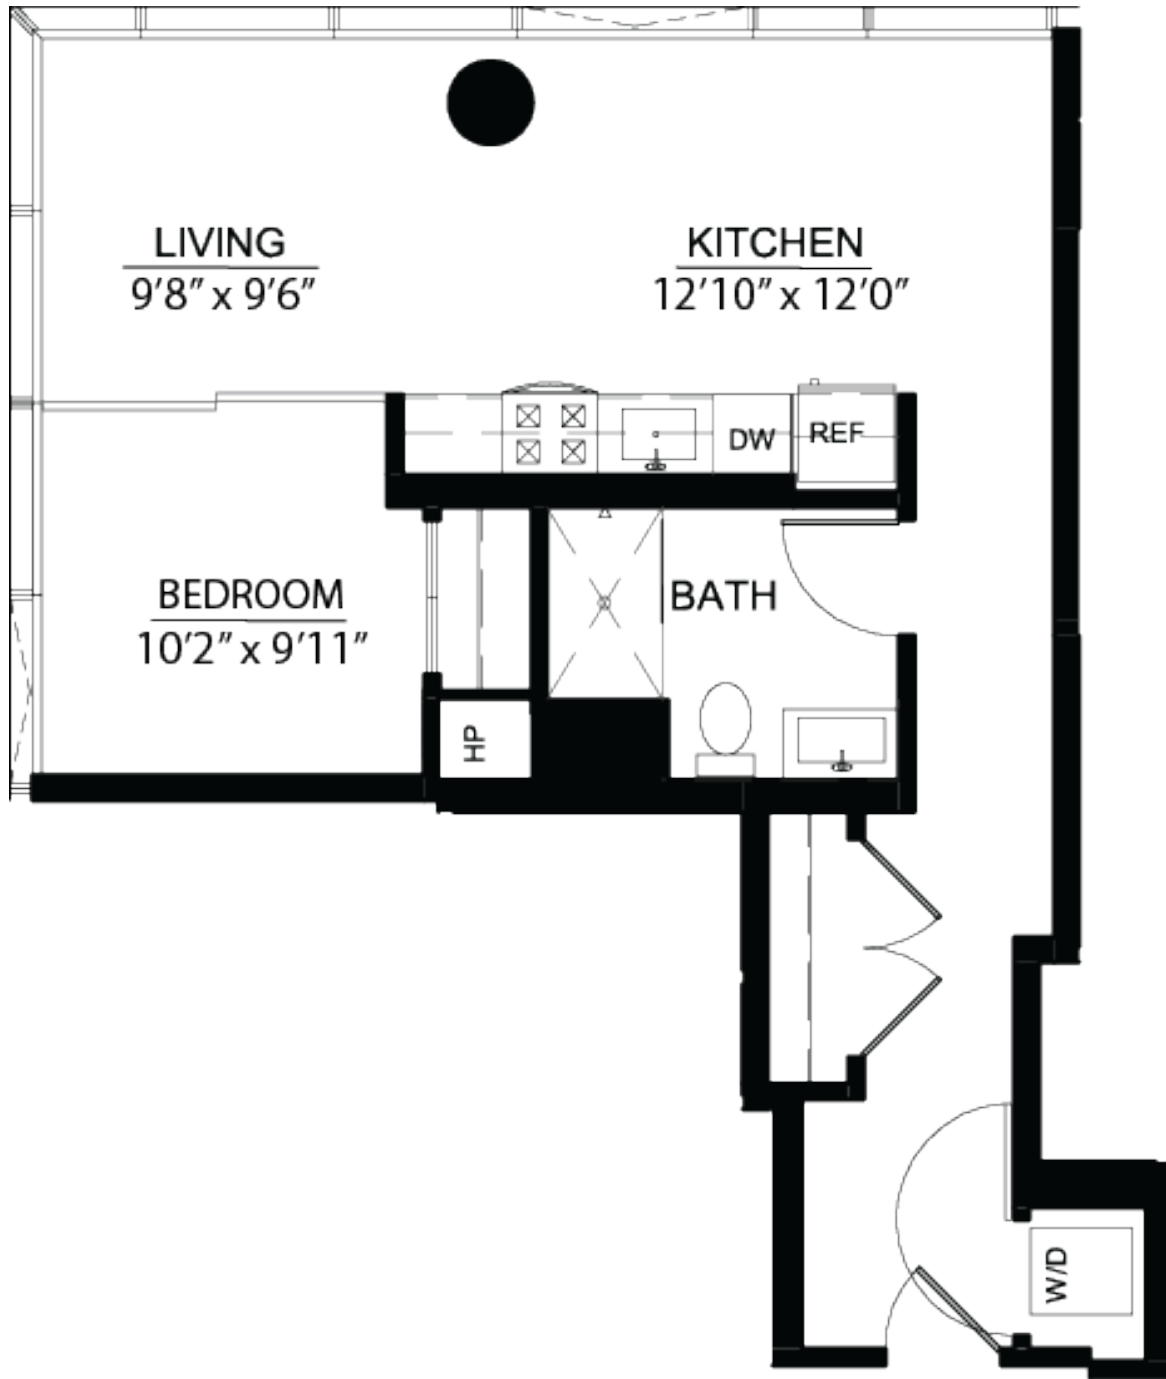

# IMPRINT

1 BEDROOM | 1 BATHROOM

680 SQ. FT.

TIER: 08

N <

VISIT

717 South Clark Street  
Chicago, Illinois

CONTACT

312-651-3262  
imprint@greystar.com

FOLLOW

@imprintapts  
imprintapts.com

Floor plans are artist's rendering. All dimensions are approximate. Actual product and specifications may vary in dimension or detail. Not all features are available in every apartment. Prices and availability are subject to change. Please see a representative for details.