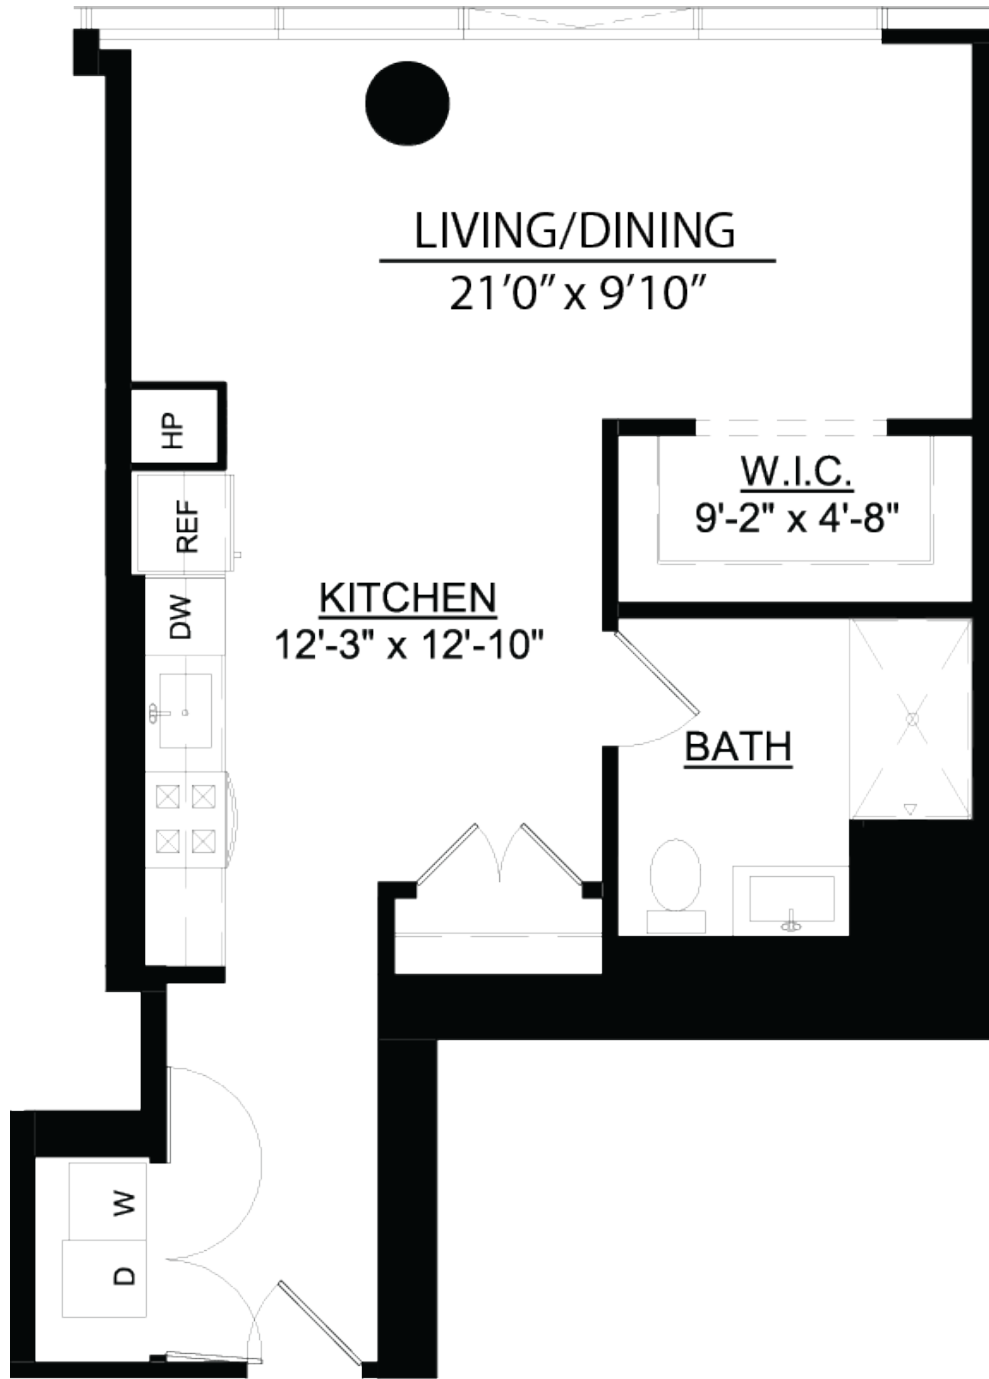

# IMPRINT

STUDIO DELUXE

648 SQ. FT.

TIER: 05

N <

VISIT

717 South Clark Street  
Chicago, Illinois

CONTACT

312-651-3262  
imprint@greystar.com

FOLLOW

@imprintapts  
imprintapts.com

Floor plans are artist's rendering. All dimensions are approximate. Actual product and specifications may vary in dimension or detail. Not all features are available in every apartment. Prices and availability are subject to change. Please see a representative for details.