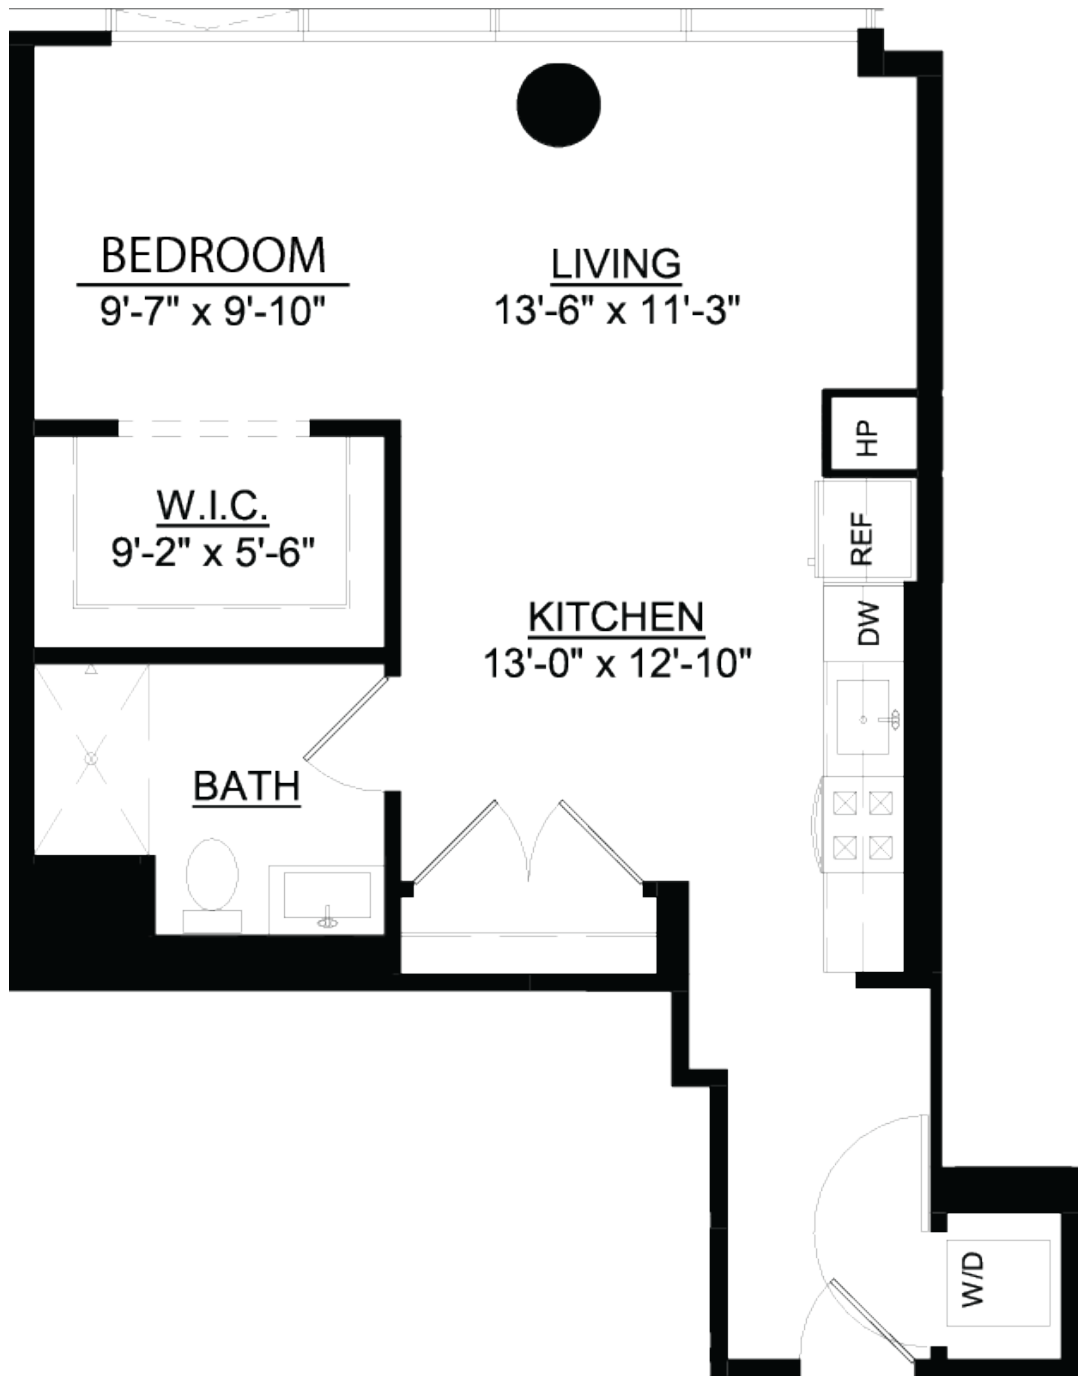

# IMPRINT

STUDIO DELUXE

674 SQ. FT.

TIER: 04

N <

VISIT

717 South Clark Street  
Chicago, Illinois

CONTACT

312-651-3262  
imprint@greystar.com

FOLLOW

@imprintapts  
imprintapts.com

Floor plans are artist's rendering. All dimensions are approximate. Actual product and specifications may vary in dimension or detail. Not all features are available in every apartment. Prices and availability are subject to change. Please see a representative for details.