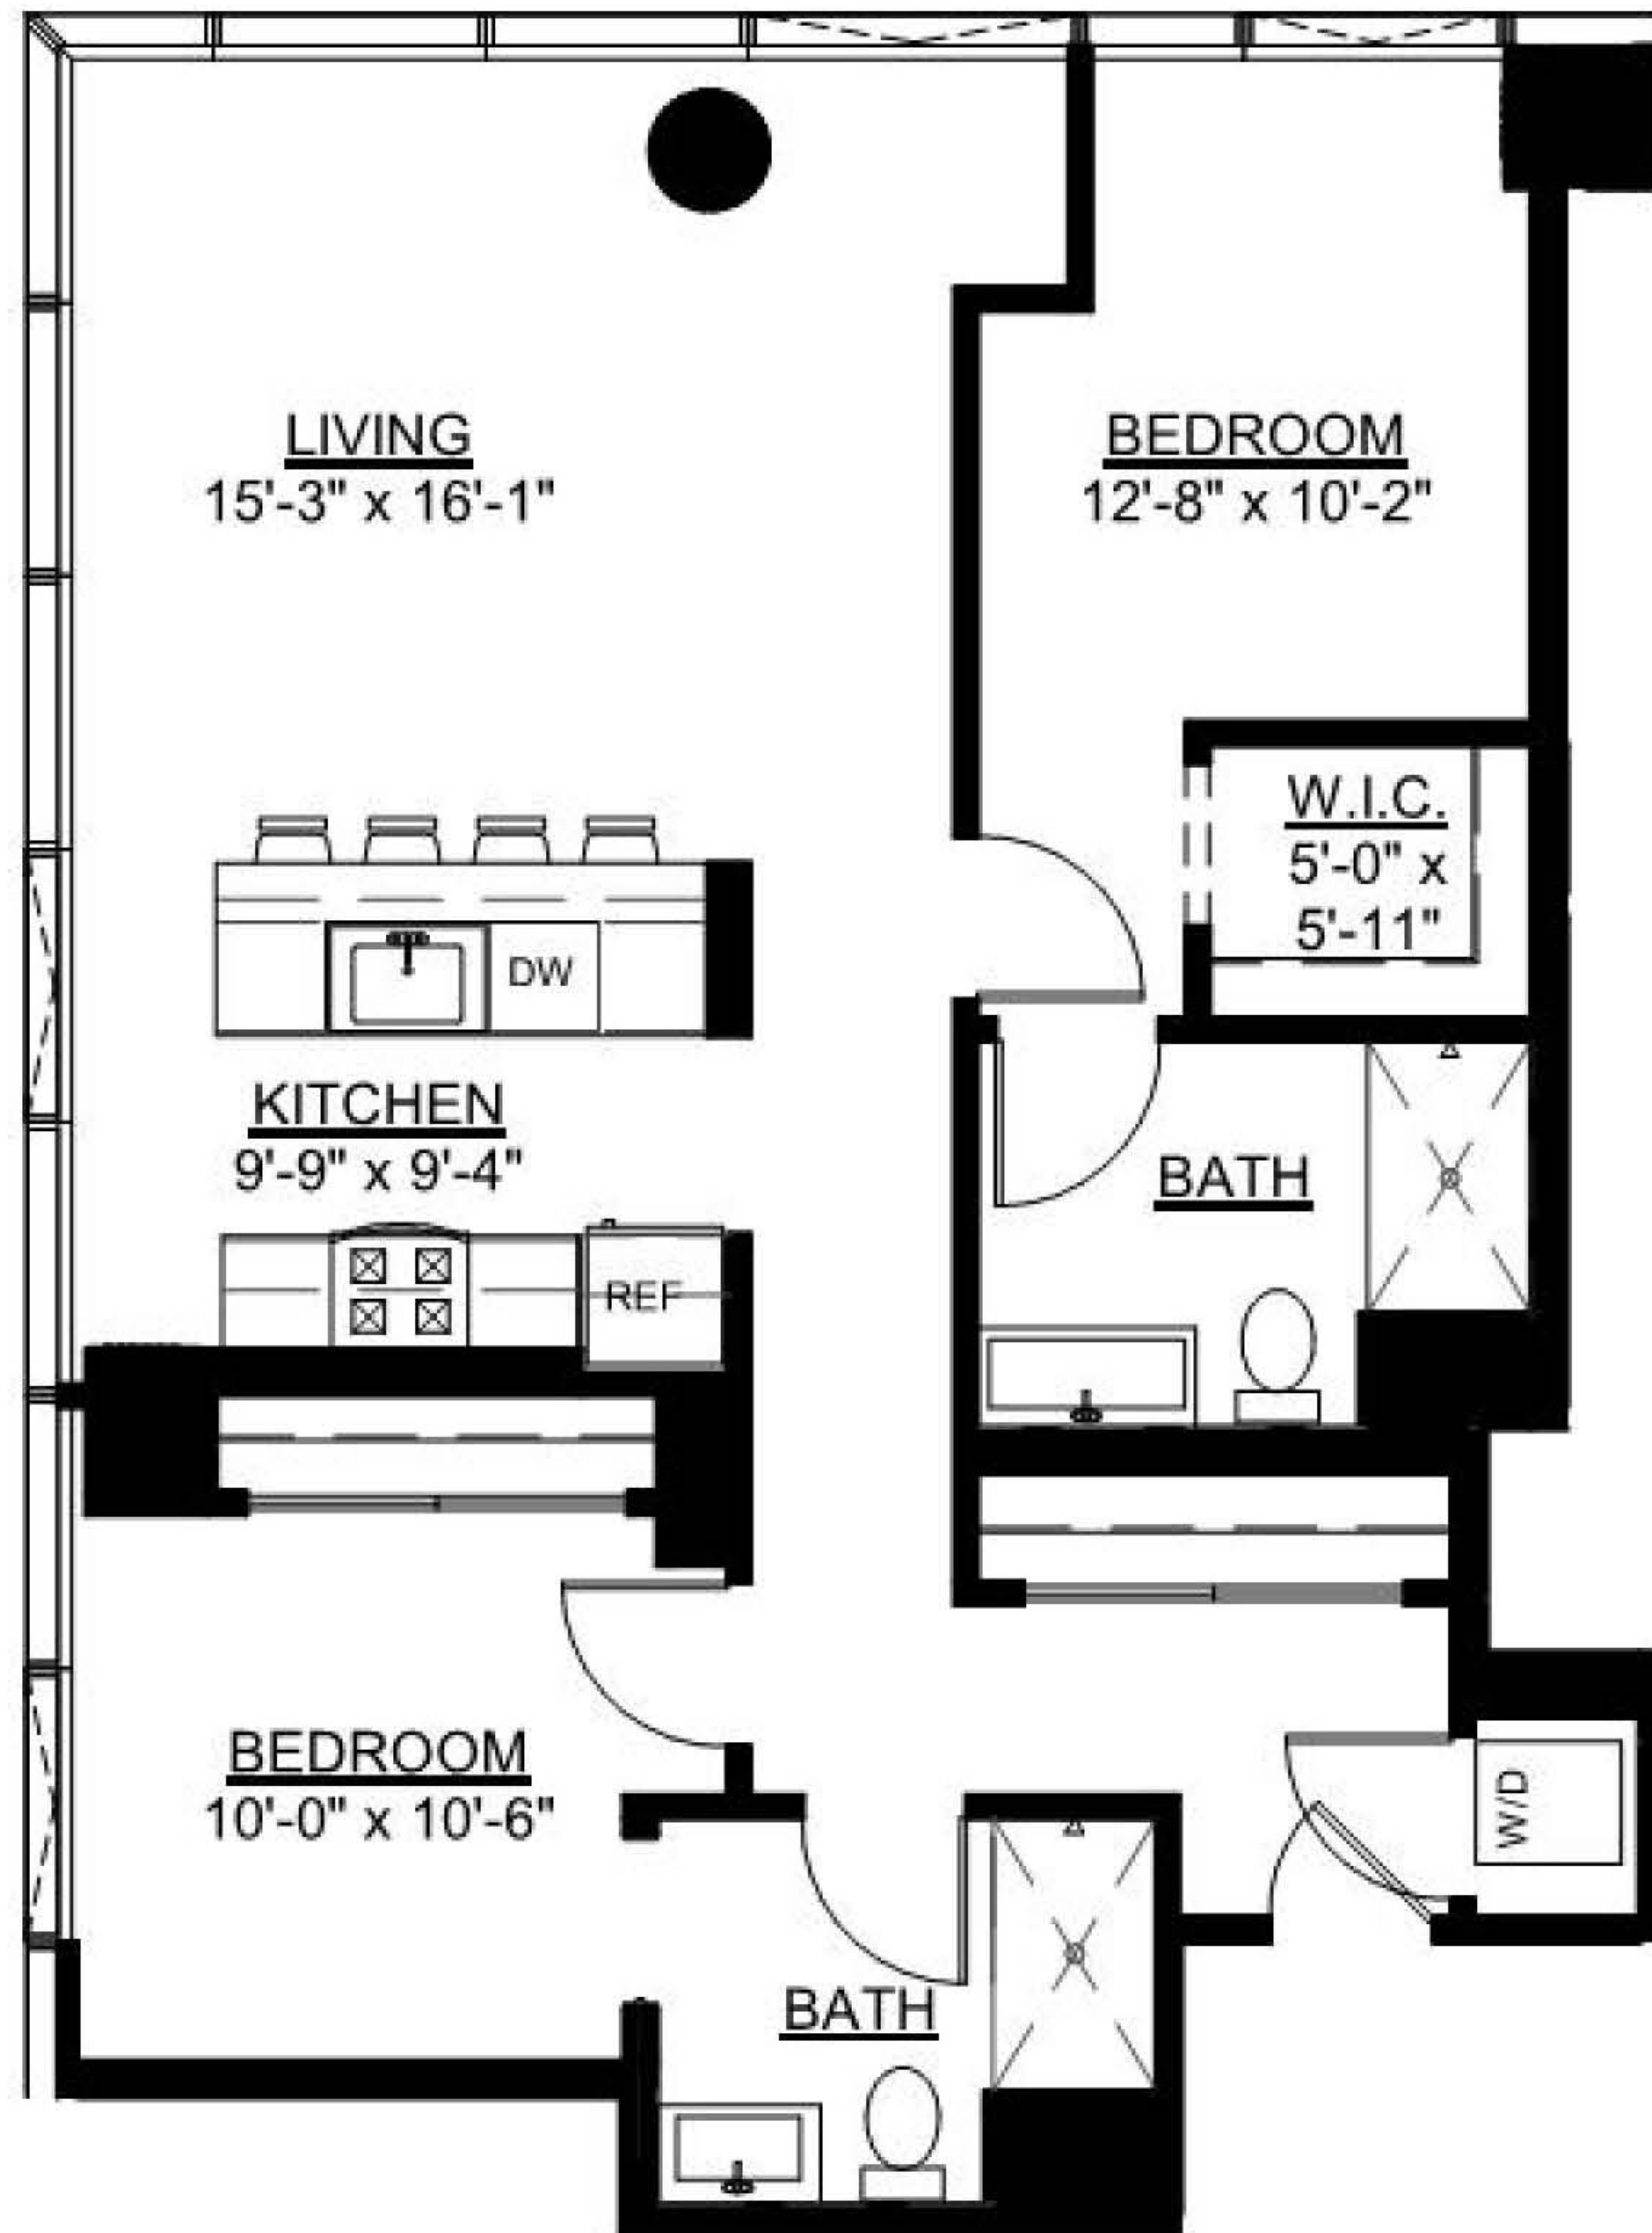

IMPRINT

2 BEDROOM | 2 BATHROOM

1,077 SQ. FT.

TIER: 07

VISIT
717 South Clark Street
Chicago, Illinois

CONTACT
312-858-5056
leasing@imprintapts.com

FOLLOW
@imprintapts
imprintapts.com

Floor plans are artist's rendering. All dimensions are approximate. Actual product and specifications may vary in dimension or detail. Not all features are available in every apartment. Prices and availability are subject to change. Please see a representative for details.