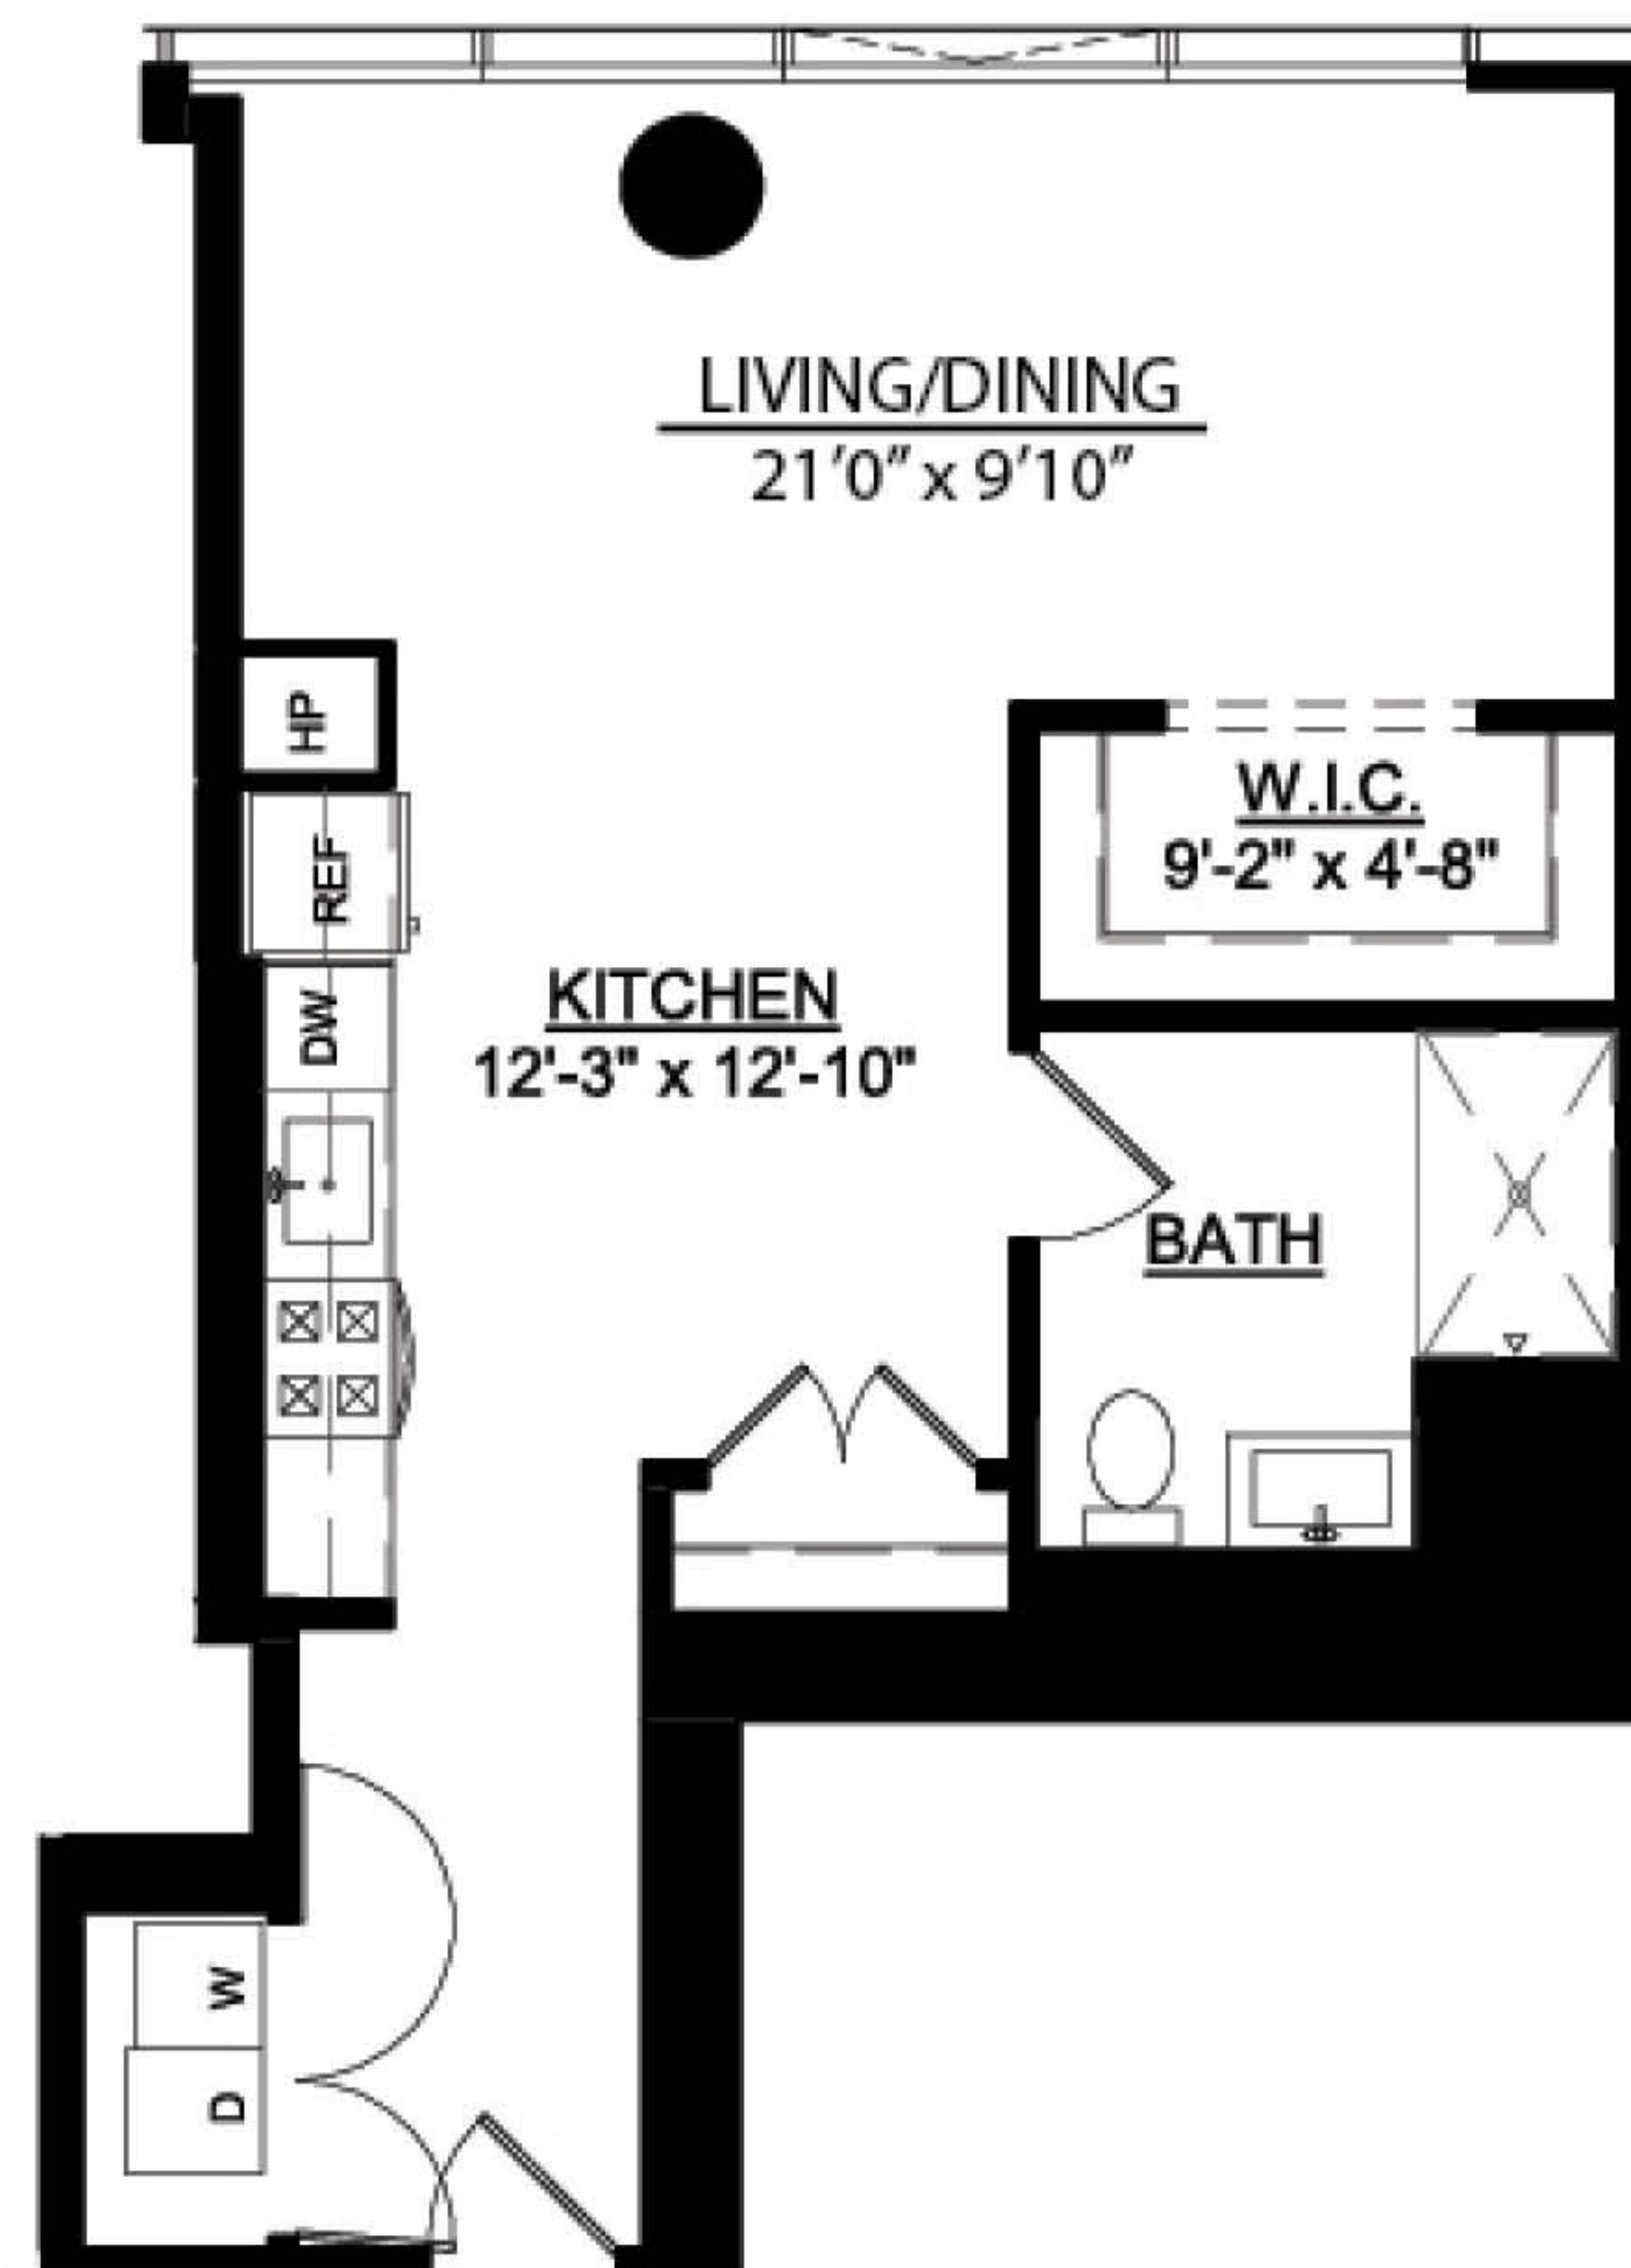

IMPRINT

STUDIO DELUXE

648 SQ. FT.

TIER: 05

VISIT
717 South Clark Street
Chicago, Illinois

CONTACT
312-858-5056
leasing@imprintapts.com

FOLLOW
@imprintapts
imprintapts.com

Floor plans are artist's rendering. All dimensions are approximate. Actual product and specifications may vary in dimension or detail. Not all features are available in every apartment. Prices and availability are subject to change. Please see a representative for details.