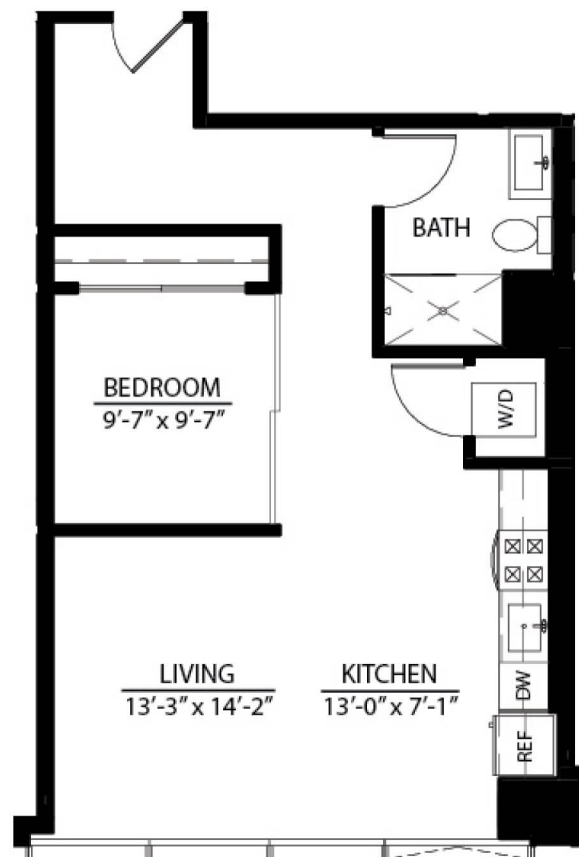

# IMPRINT

1 BEDROOM | 1 BATHROOM

694 SQ. FT.

TIER: 15

VISIT  
717 South Clark Street  
Chicago, Illinois

CONTACT  
312-858-5056  
leasing@imprintapts.com

FOLLOW  
@imprintapts  
imprintapts.com

Floor plans are artist's rendering. All dimensions are approximate. Actual product and specifications may vary in dimension or detail. Not all features are available in every apartment. Prices and availability are subject to change. Please see a representative for details.