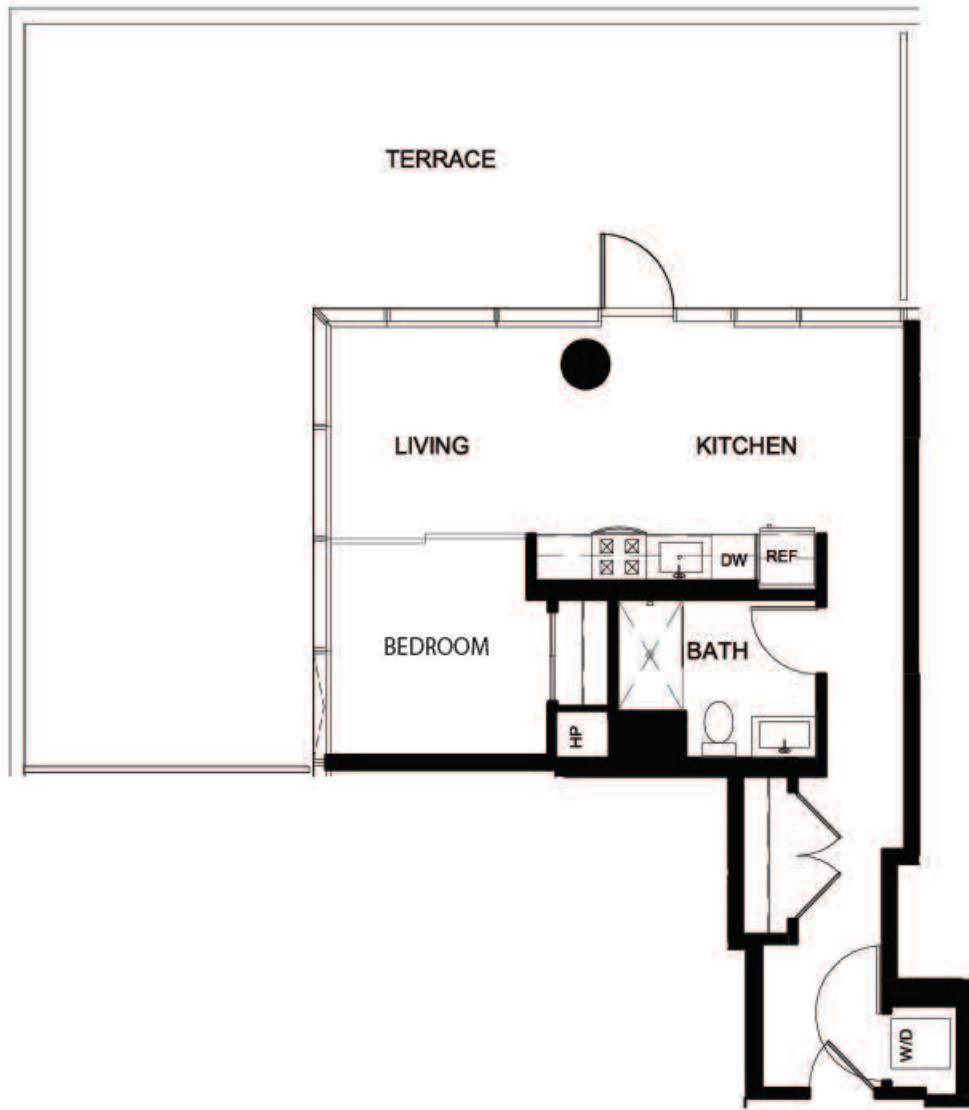

IMPRINT

1 BEDROOM | 1 BATHROOM

680 SQ. FT.

UNIT NO.

FLOOR

RENT

NOTES

N <

VISIT

717 South Clark Street
Chicago, Illinois

CONTACT

312-858-5056
leasing@imprintapts.com

FOLLOW

@imprintapts
imprintapts.com

Floor plans are artist's rendering. All dimensions are approximate. Actual product and specifications may vary in dimension or detail. Not all features are available in every apartment. Prices and availability are subject to change. Please see a representative for details.