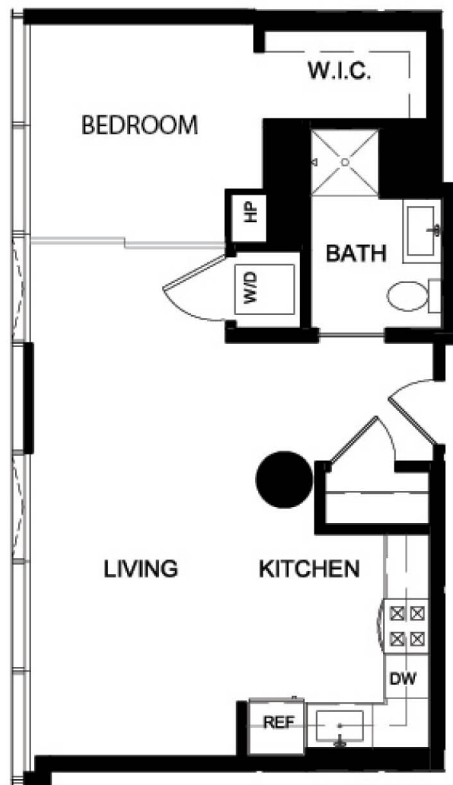

IMPRINT

1 BEDROOM | 1 BATHROOM

671 SQ. FT.

TIER: 09

VISIT
717 South Clark Street
Chicago, Illinois

CONTACT
312-858-5056
leasing@imprintapts.com

FOLLOW
@imprintapts
imprintapts.com

Floor plans are artist's rendering. All dimensions are approximate. Actual product and specifications may vary in dimension or detail. Not all features are available in every apartment. Prices and availability are subject to change. Please see a representative for details.