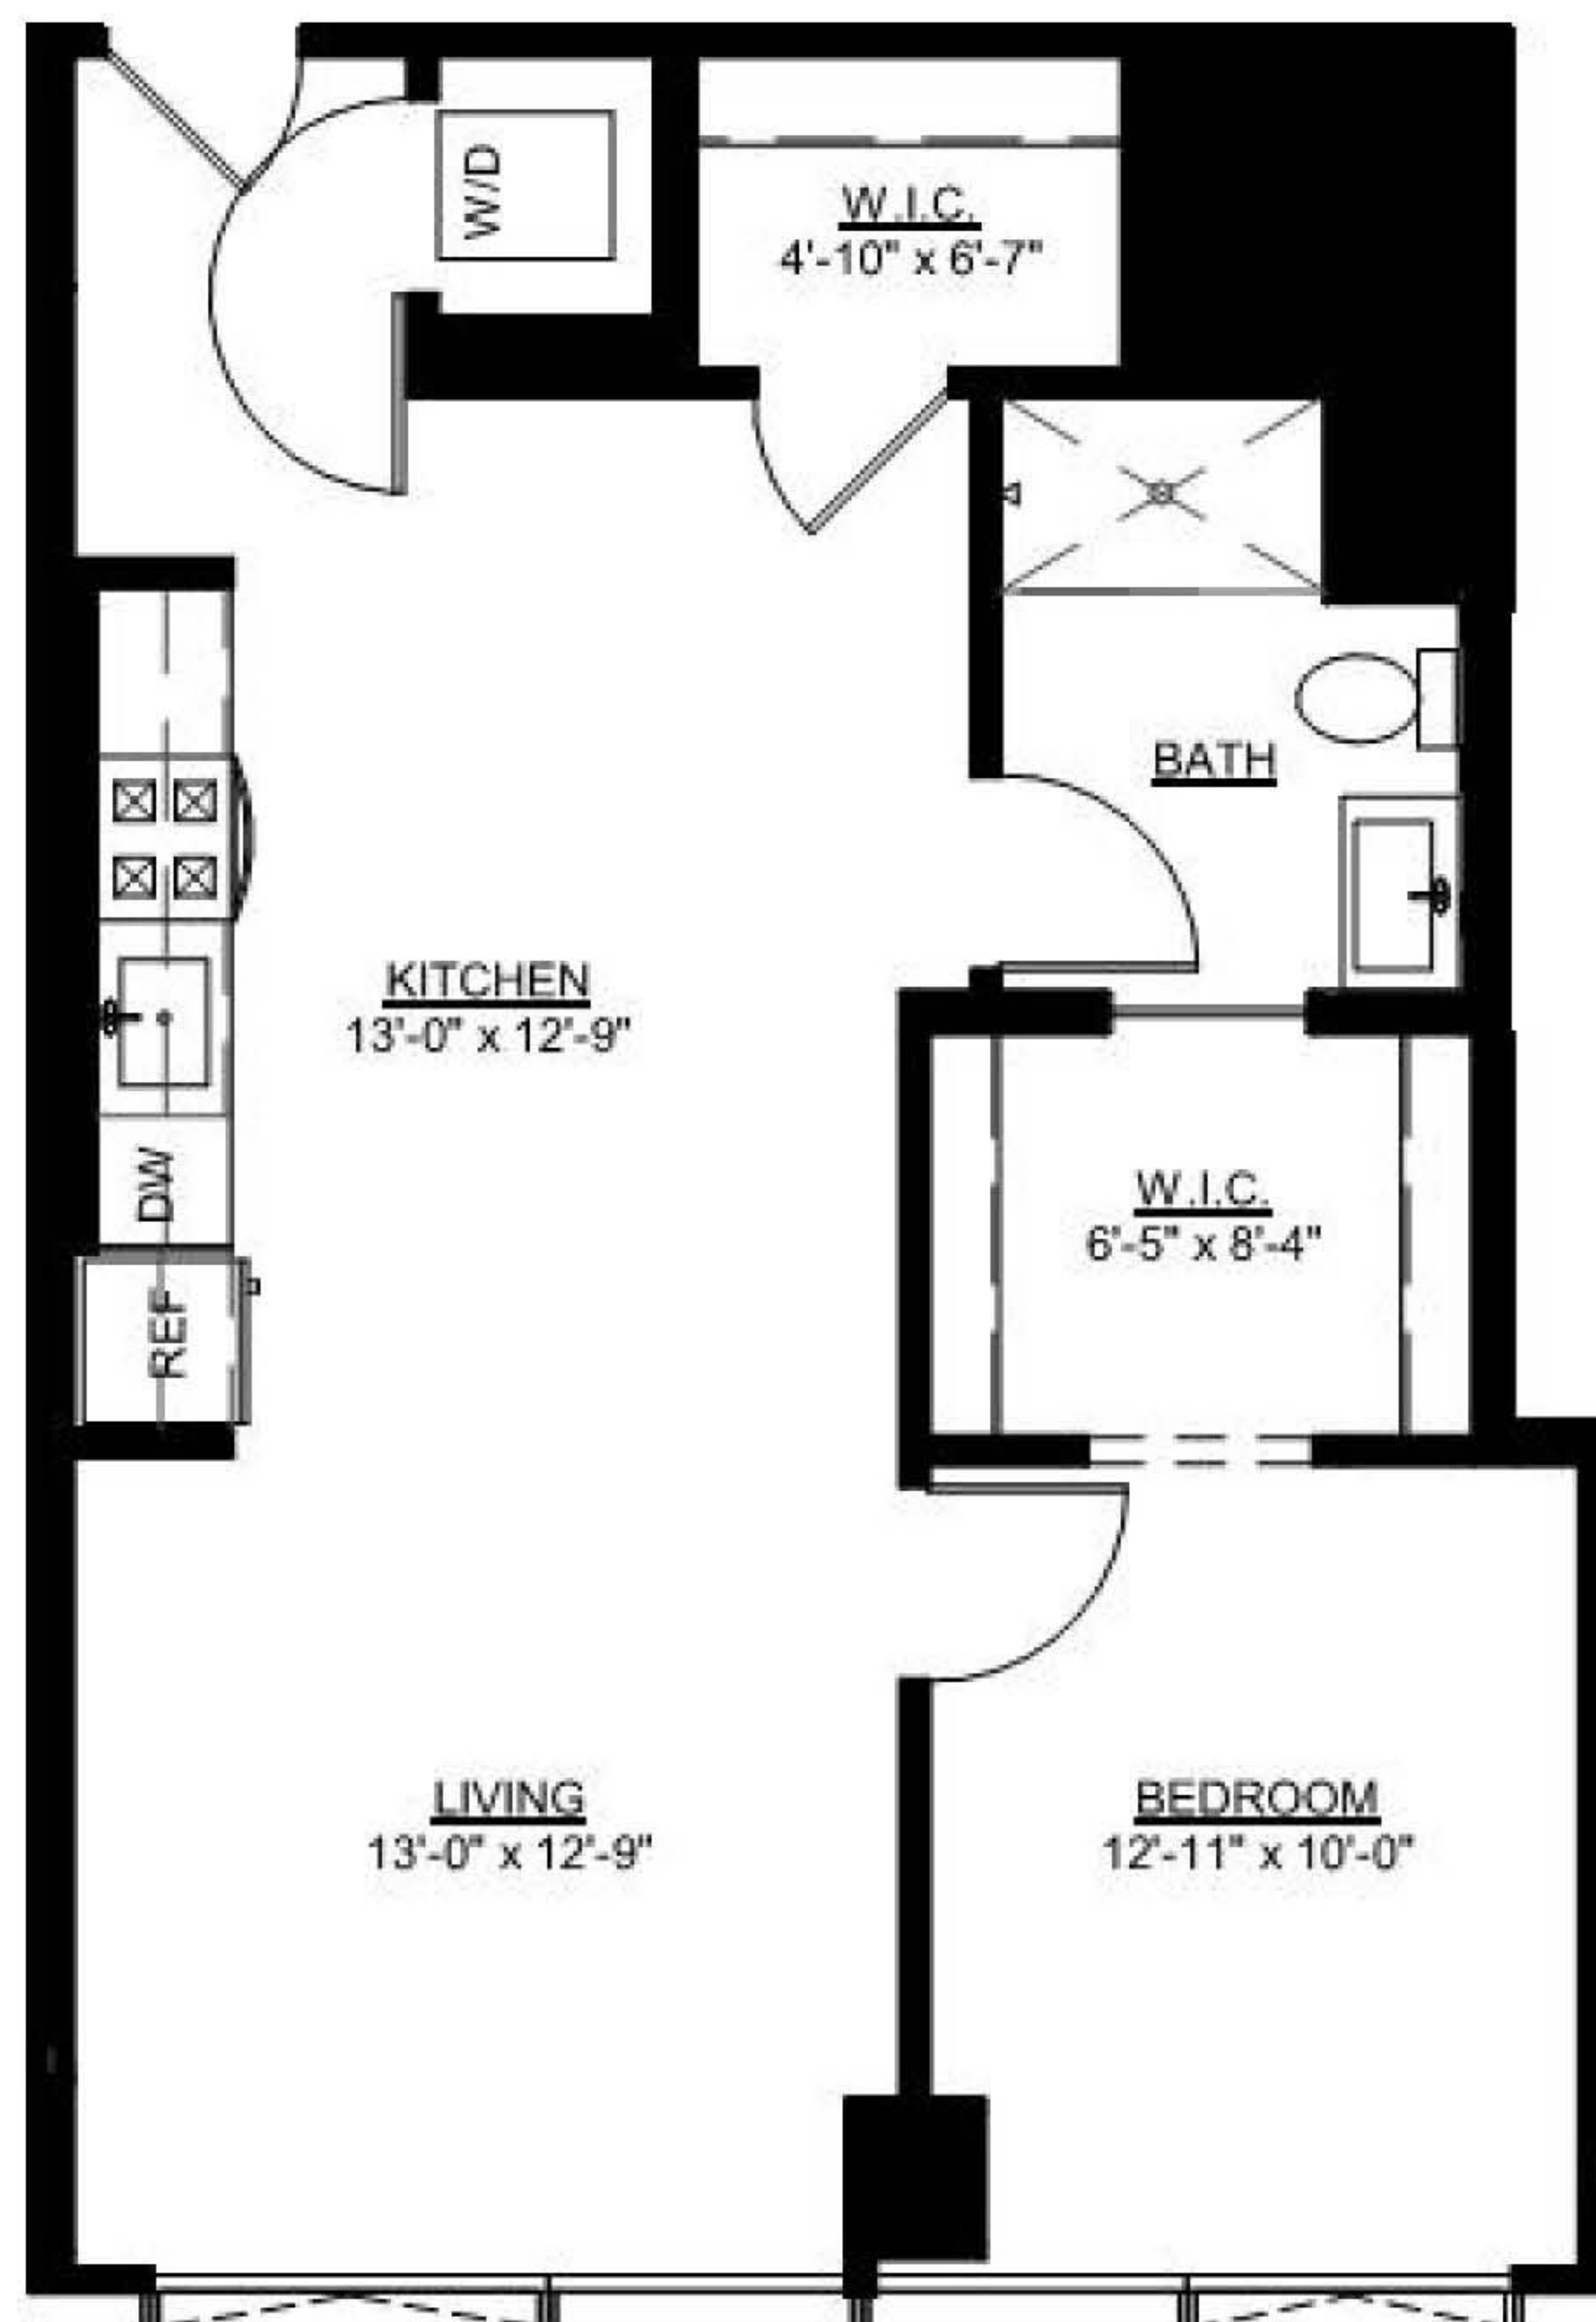

# IMPRINT

1 BEDROOM | 1 BATHROOM

771 SQ. FT.

TIER: 12

VISIT  
717 South Clark Street  
Chicago, Illinois

CONTACT  
312-858-5056  
leasing@imprintapts.com

FOLLOW  
@imprintapts  
imprintapts.com

Floor plans are artist's rendering. All dimensions are approximate. Actual product and specifications may vary in dimension or detail. Not all features are available in every apartment. Prices and availability are subject to change. Please see a representative for details.