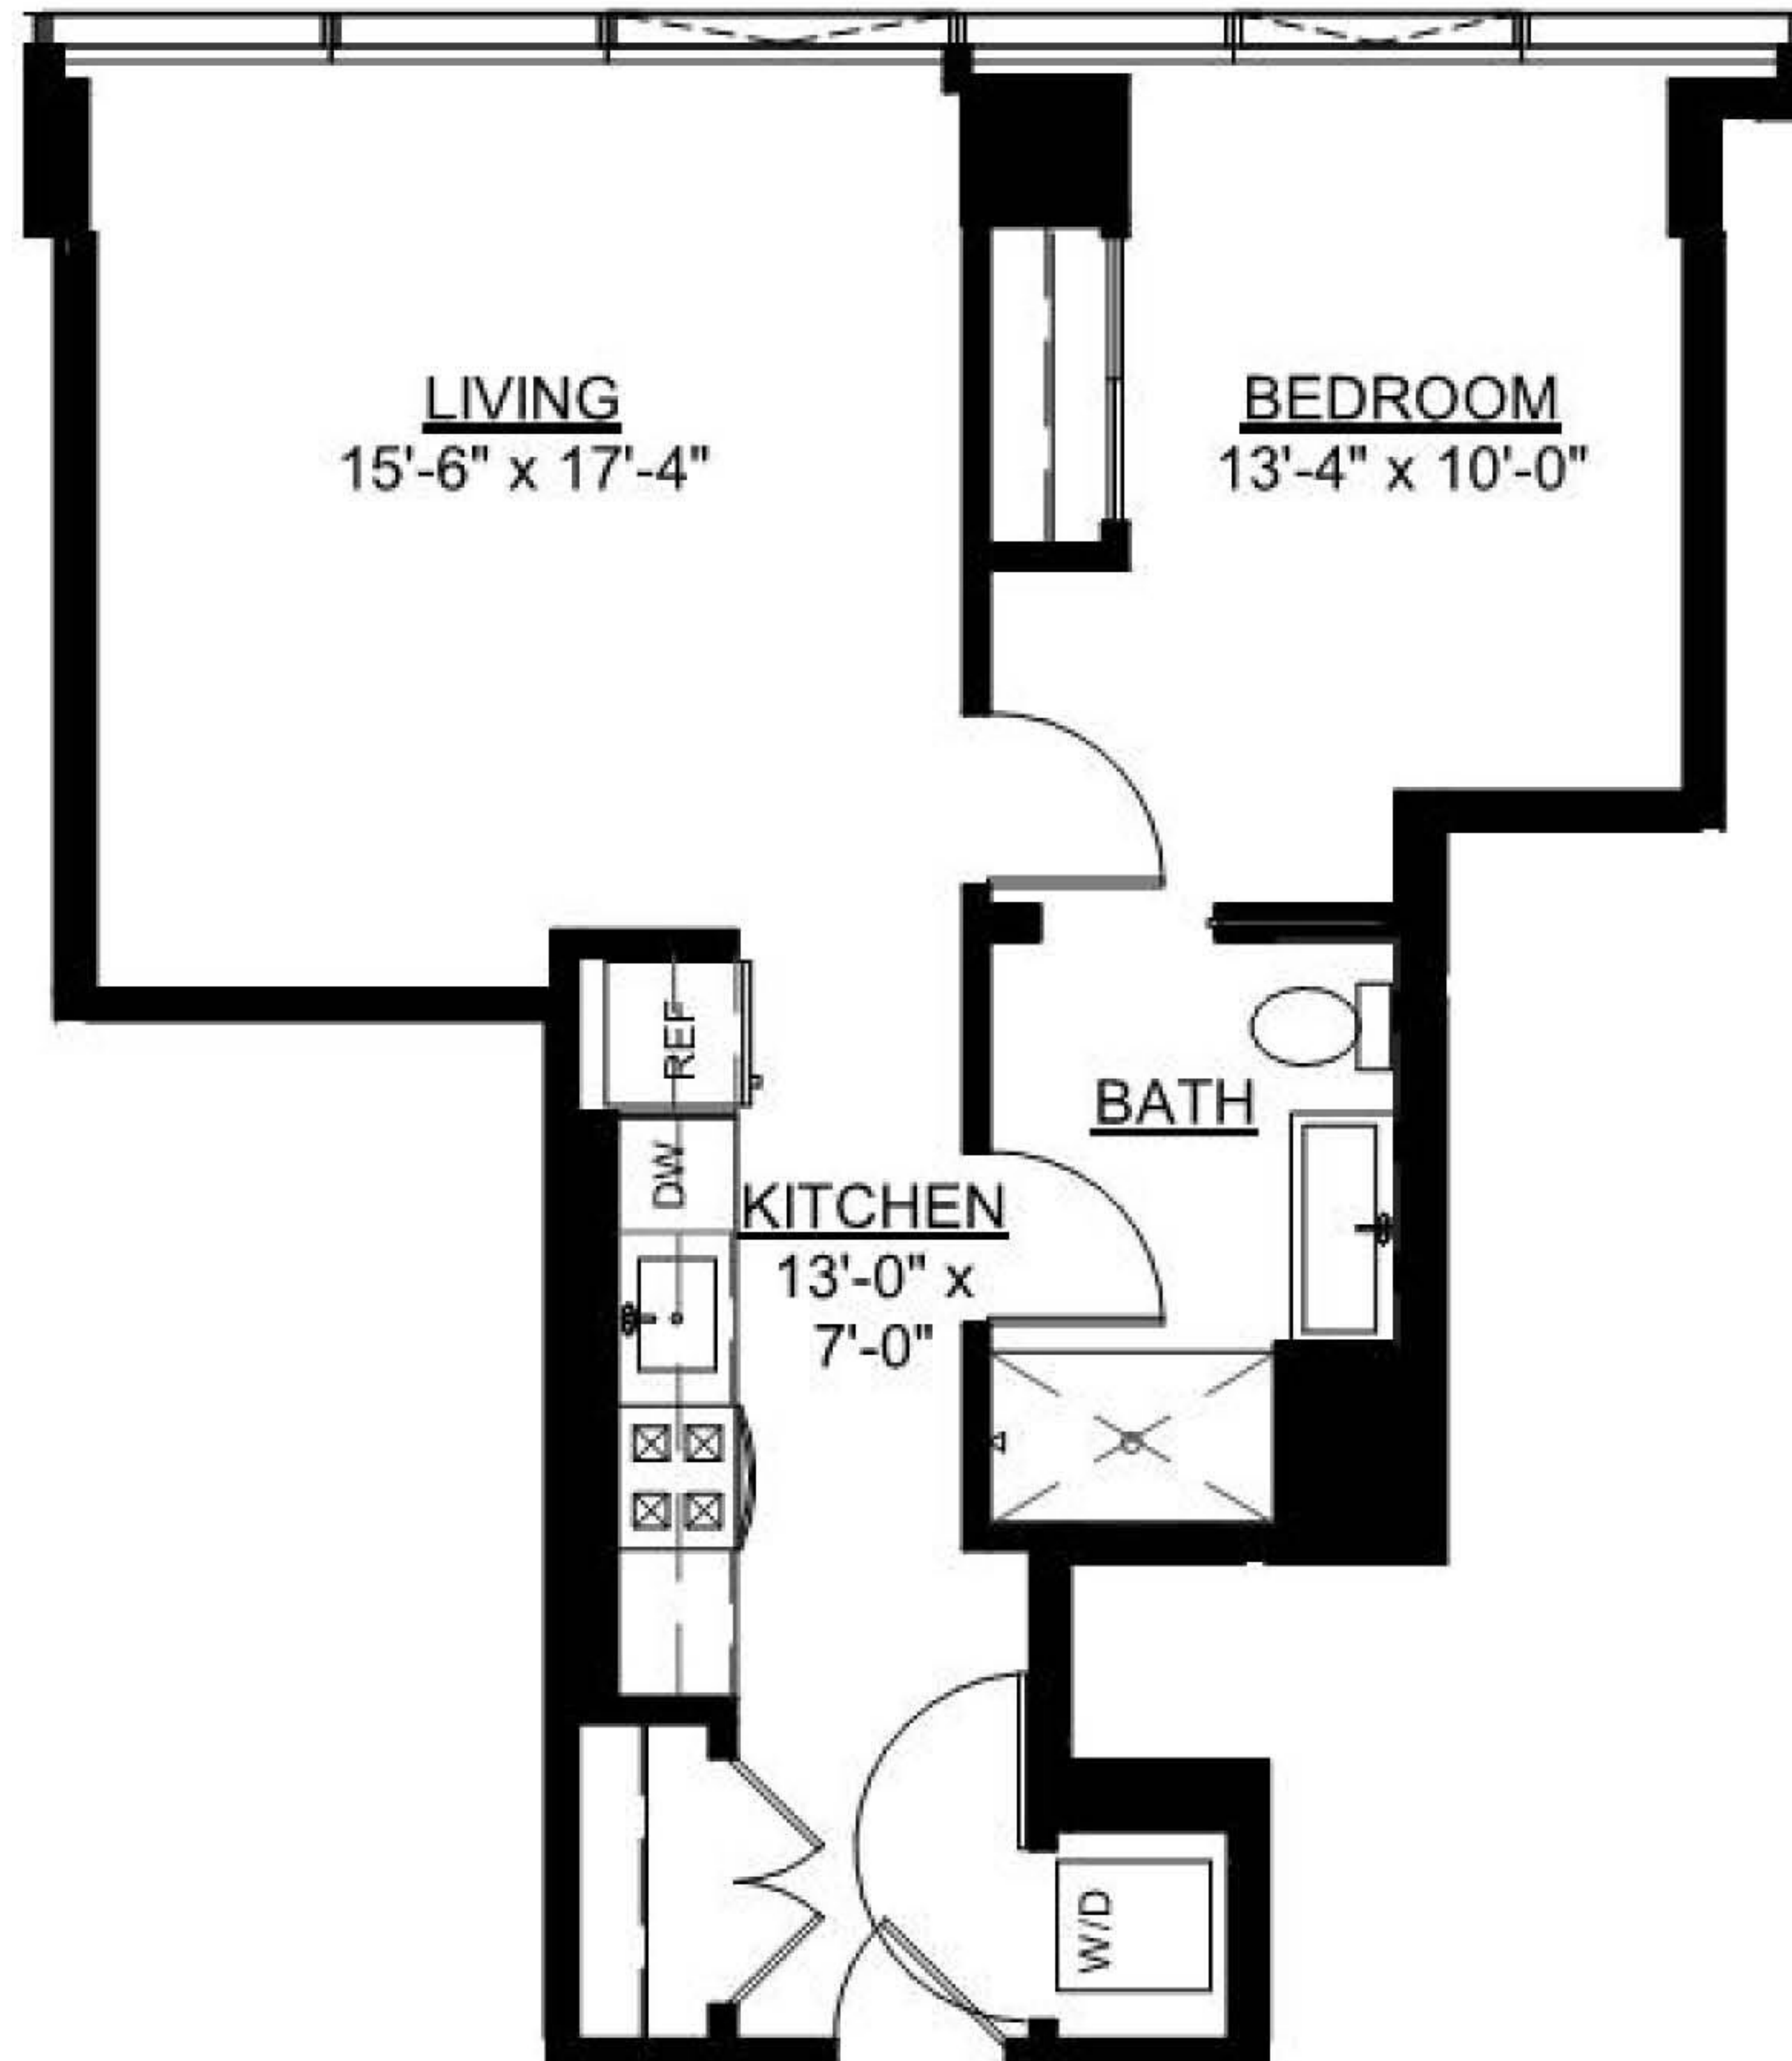

IMPRINT

1 BEDROOM | 1 BATHROOM

702 SQ. FT.

TIER: 05

N <

VISIT

717 South Clark Street
Chicago, Illinois

CONTACT

312-858-5056
leasing@imprintapts.com

FOLLOW

@imprintapts
imprintapts.com

Floor plans are artist's rendering. All dimensions are approximate. Actual product and specifications may vary in dimension or detail. Not all features are available in every apartment. Prices and availability are subject to change. Please see a representative for details.