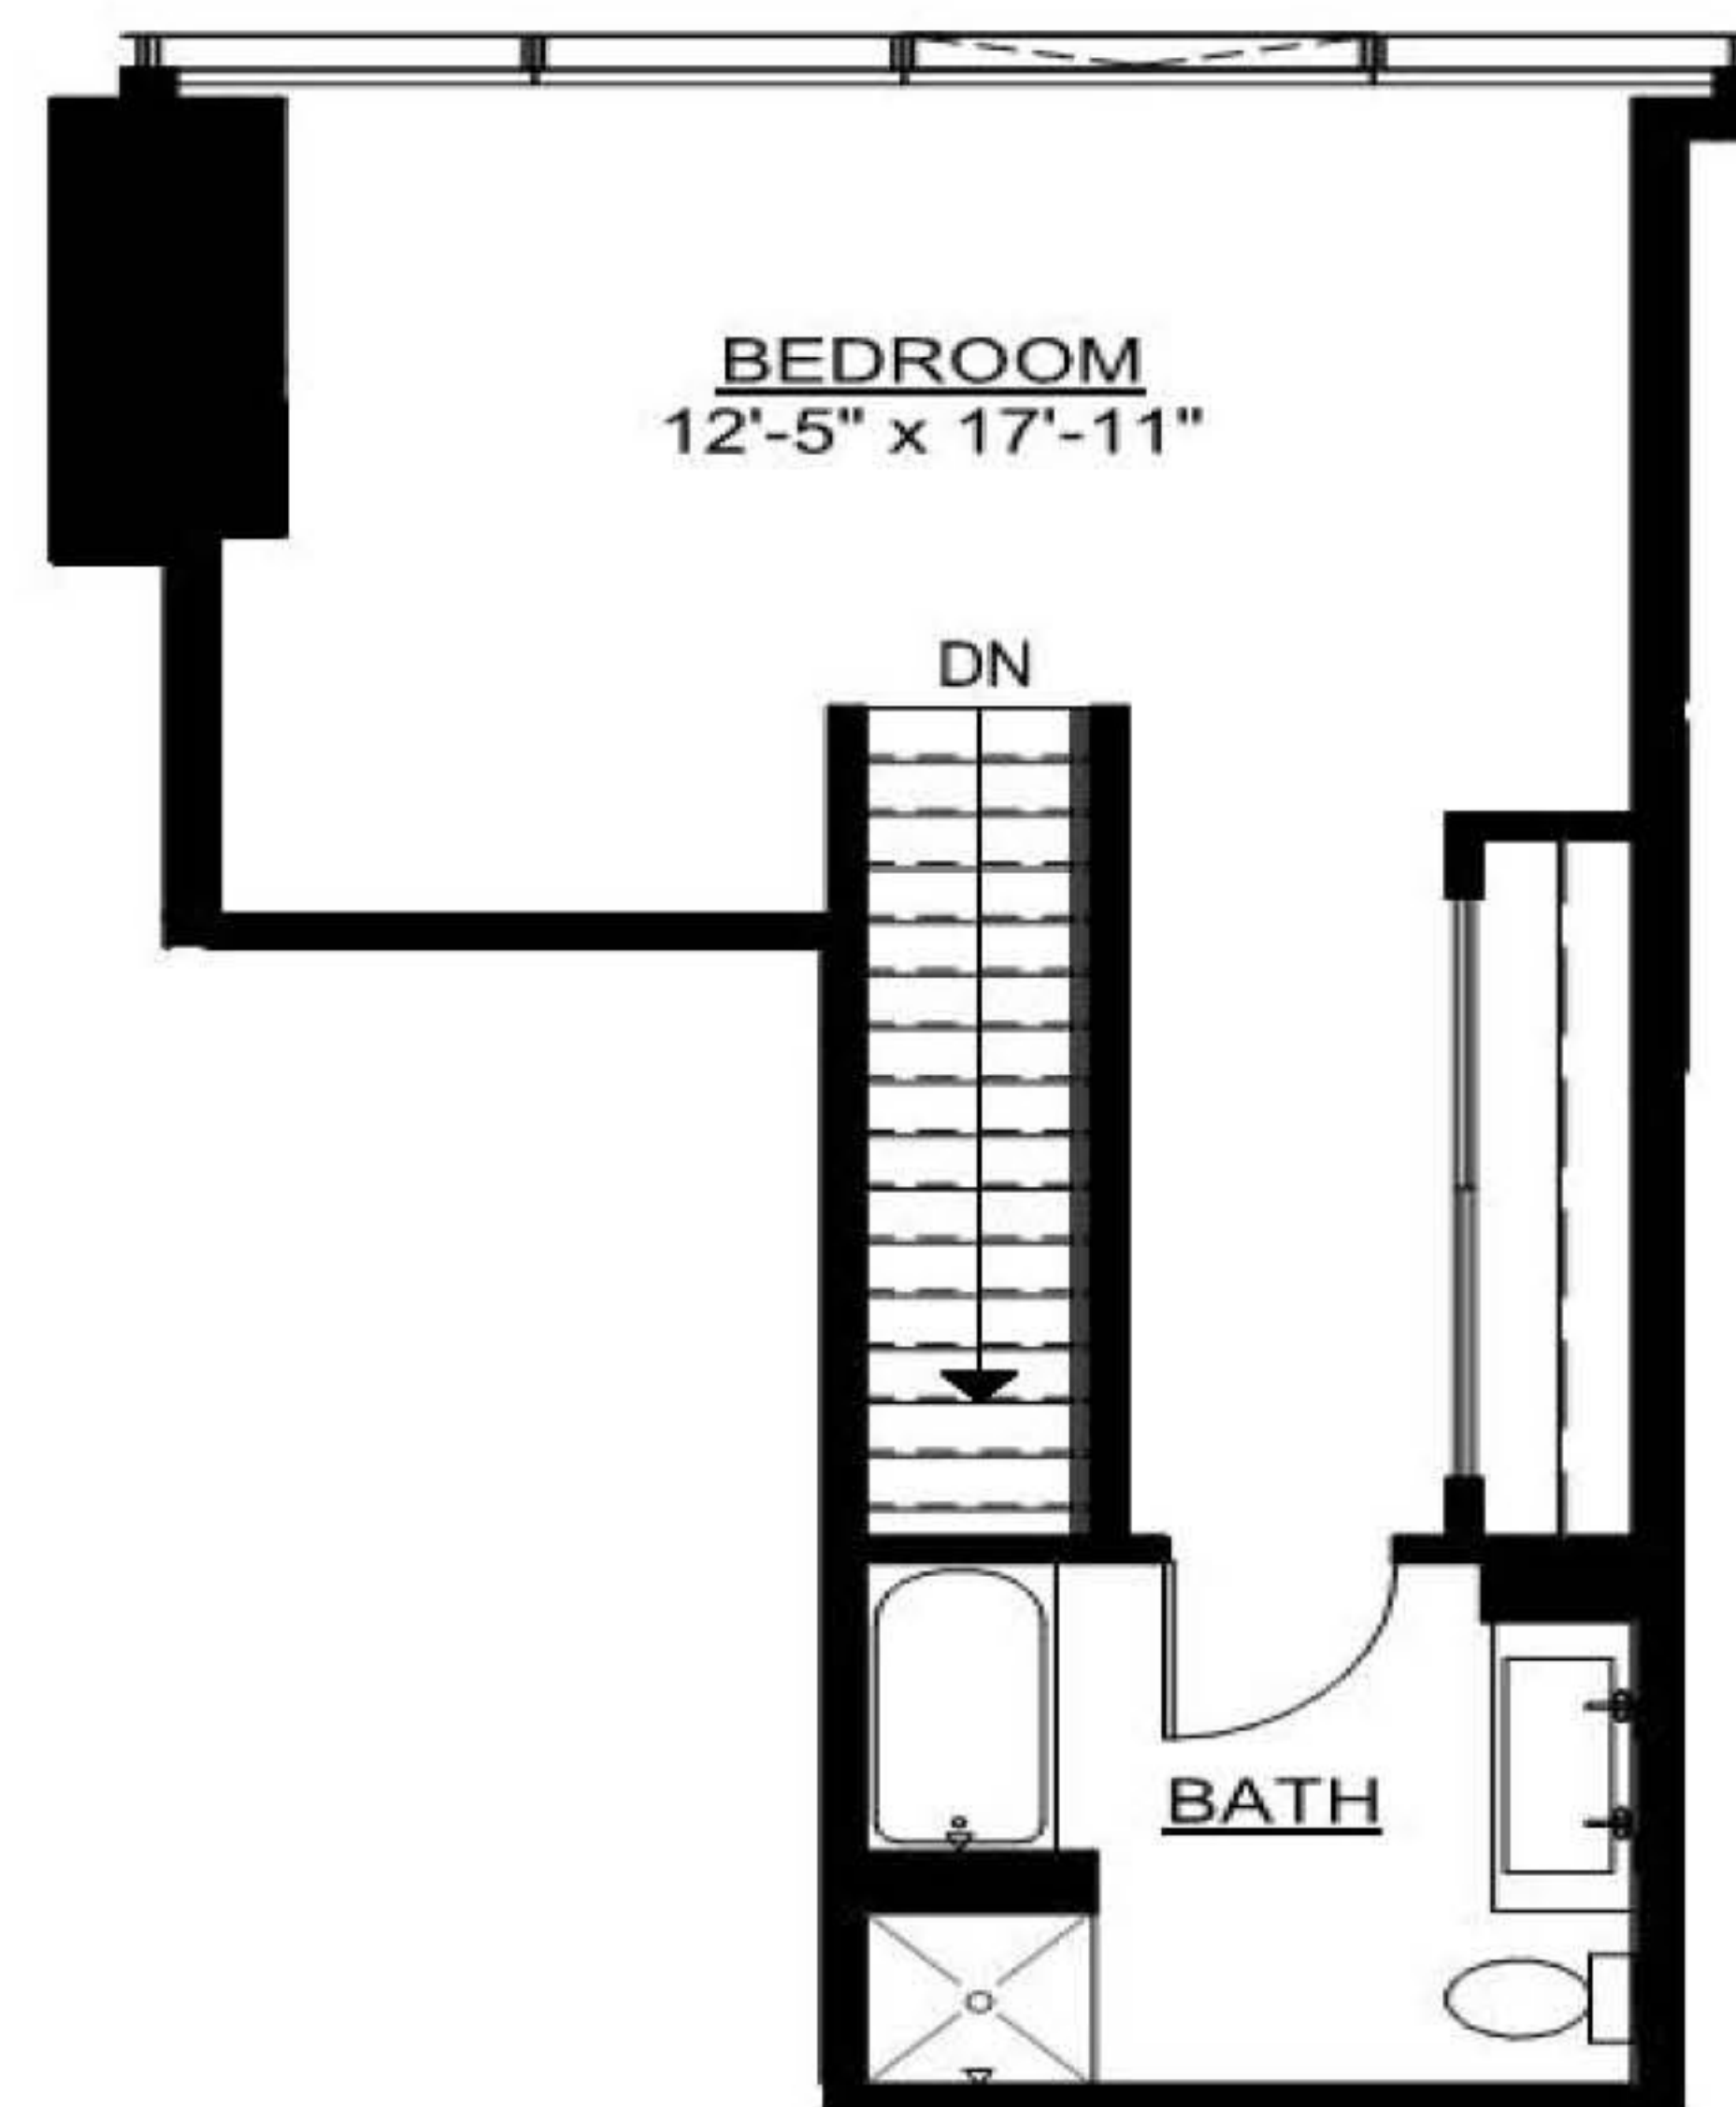

# IMPRINT

1 BEDROOM | 1.5 BATHROOM

1,094 SQ. FT.

TIER: 05

LOWER

UPPER

VISIT

717 South Clark Street  
Chicago, Illinois

CONTACT

312-858-5056  
leasing@imprintapts.com

FOLLOW

@imprintapts  
imprintapts.com

Floor plans are artist's rendering. All dimensions are approximate. Actual product and specifications may vary in dimension or detail. Not all features are available in every apartment. Prices and availability are subject to change. Please see a representative for details.