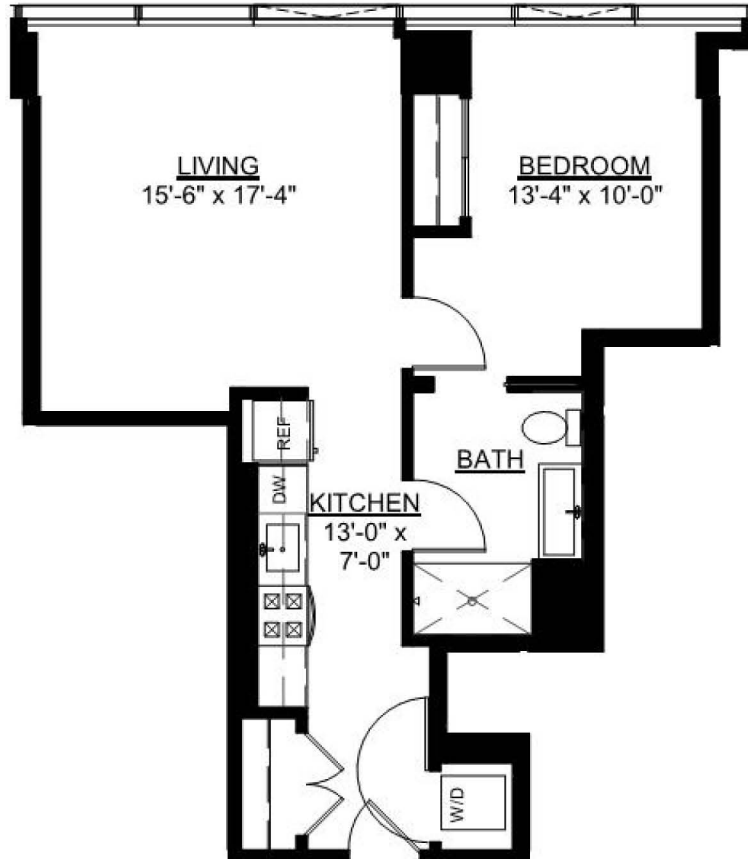

IMPRINT

1 BEDROOM | 1 BATHROOM

683 SQ. FT.

TIER: 05

N <

VISIT
717 South Clark Street
Chicago, Illinois

CONTACT
312-858-5056
leasing@imprintapts.com

FOLLOW
@imprintapts
imprintapts.com

Floor plans are artist's rendering. All dimensions are approximate. Actual product and specifications may vary in dimension or detail. Not all features are available in every apartment. Prices and availability are subject to change. Please see a representative for details.