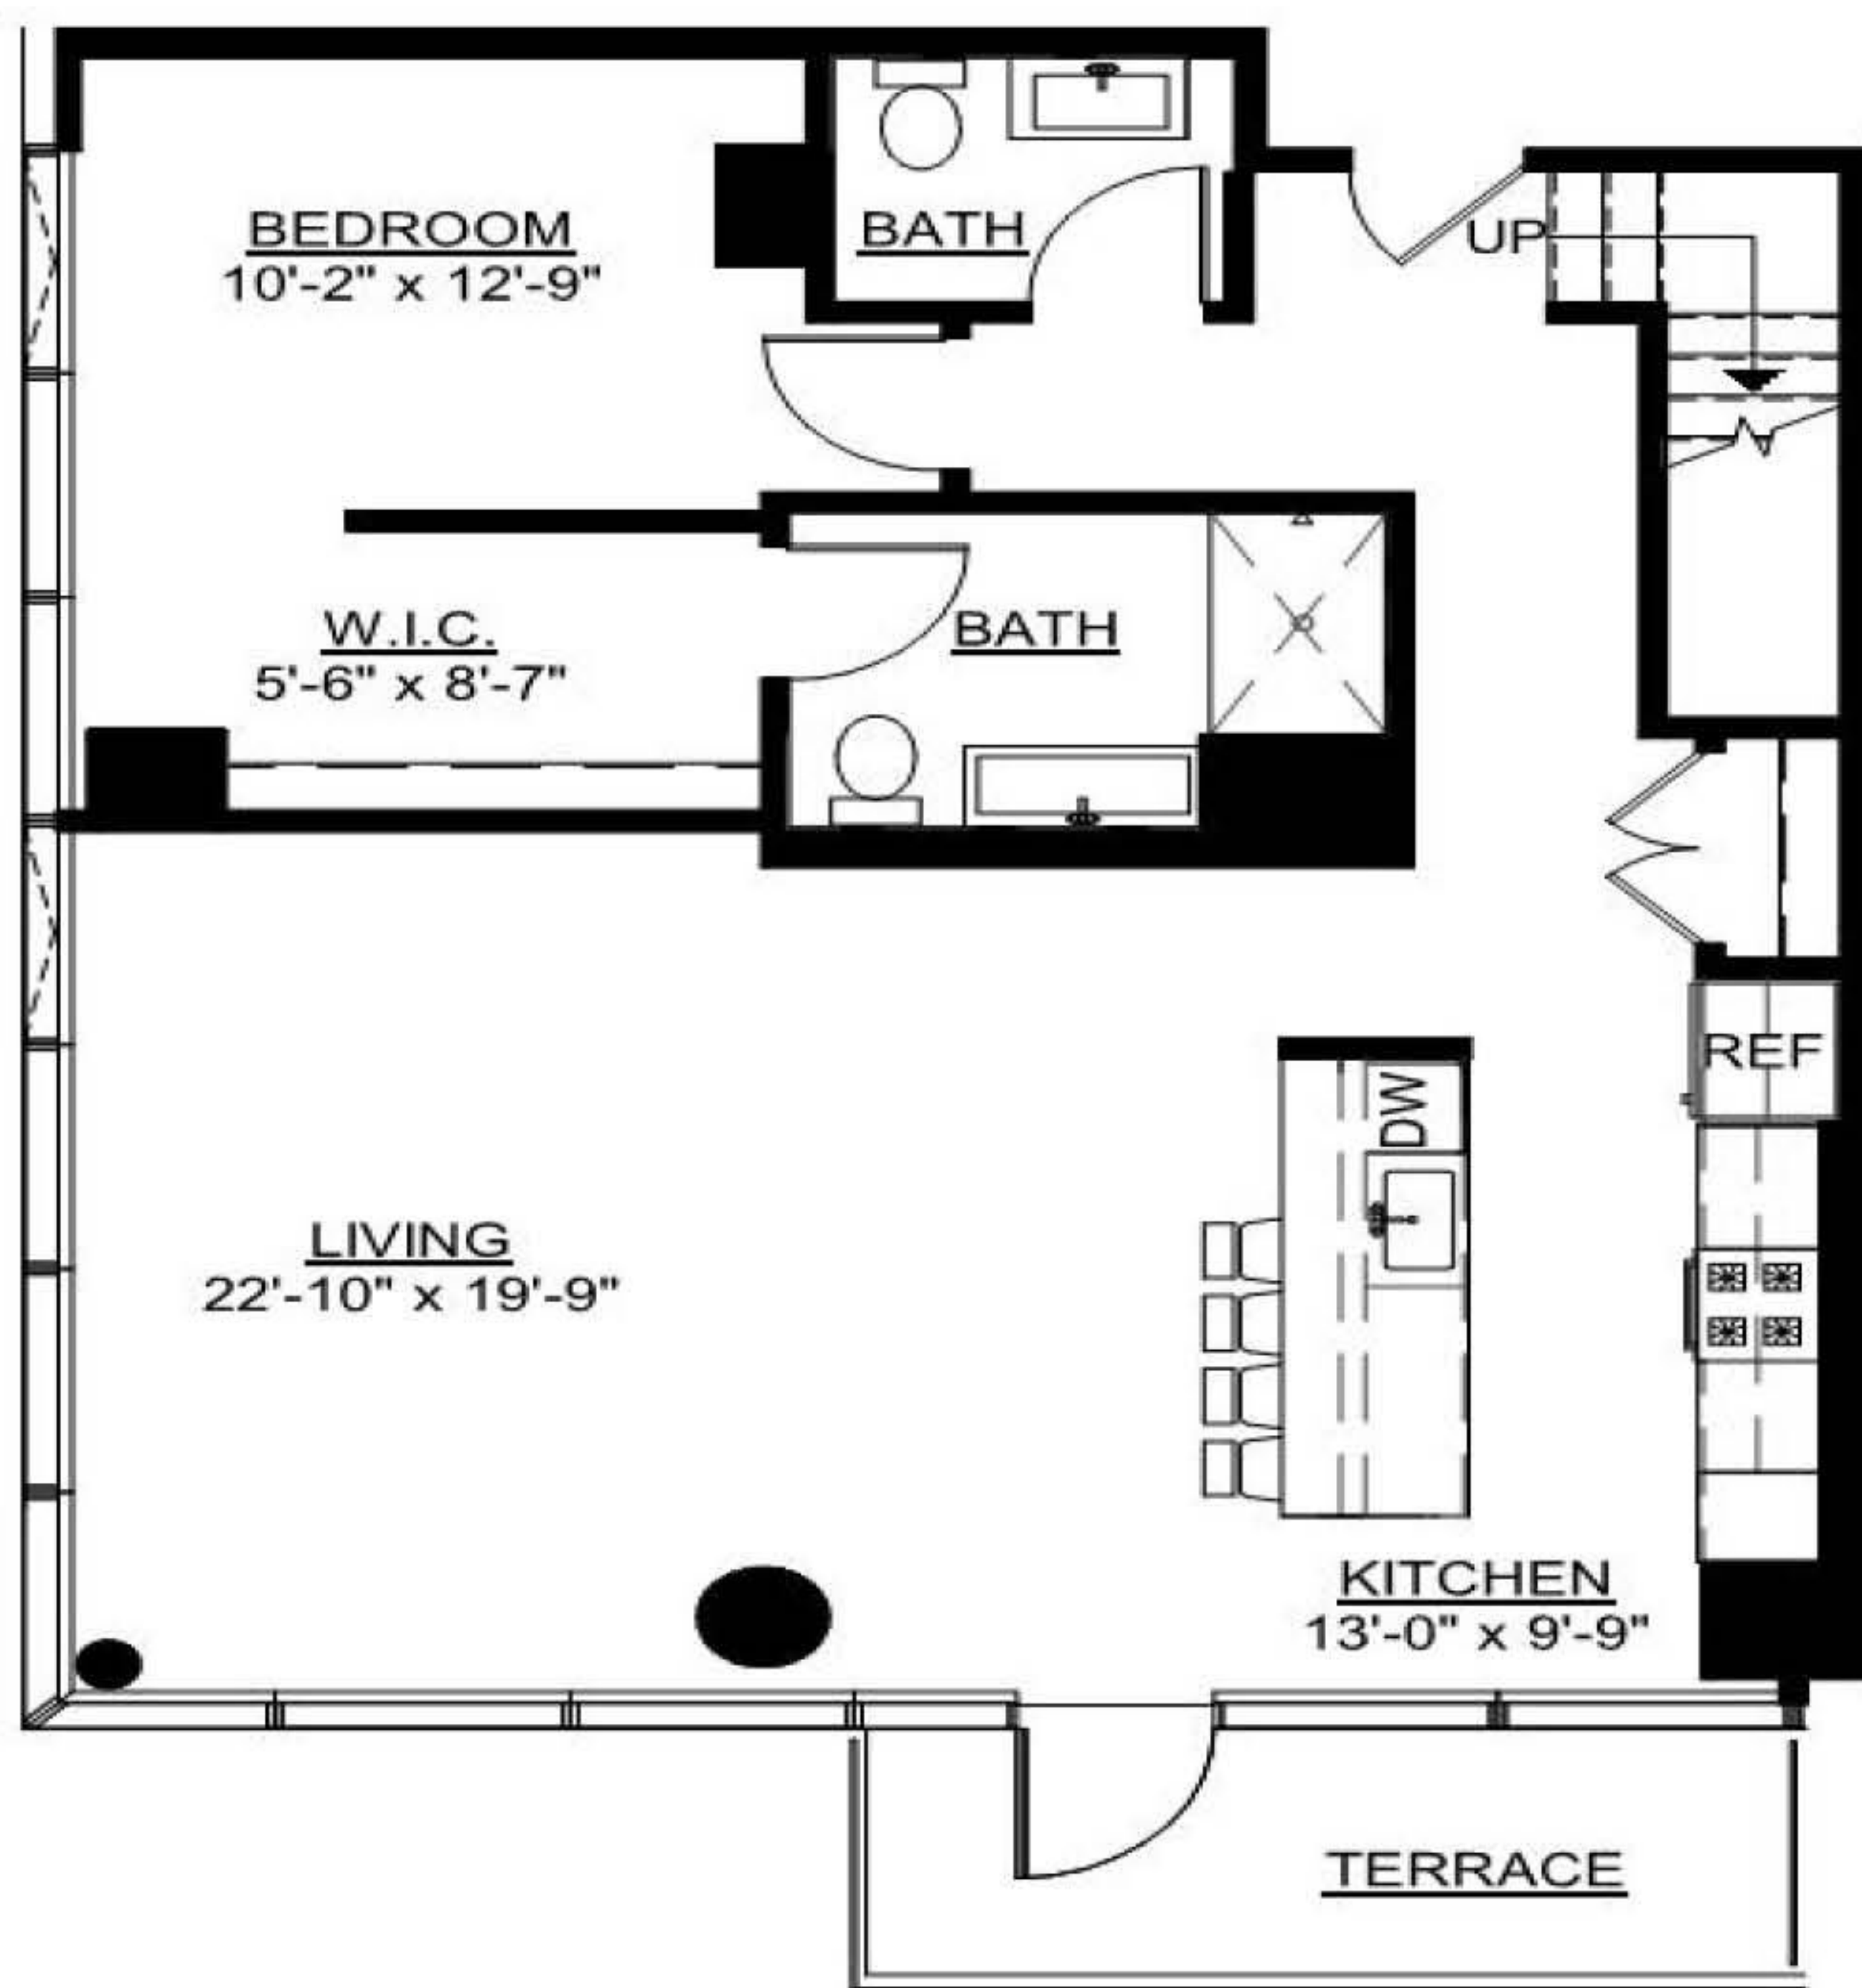

IMPRINT

4 BEDROOM | 4.5 BATHROOM

2,182 SQ. FT.

TIER: 08

LOWER

UPPER

VISIT

717 South Clark Street
Chicago, Illinois

CONTACT

312-858-5056
leasing@imprintapts.com

FOLLOW

@imprintapts
imprintapts.com

Floor plans are artist's rendering. All dimensions are approximate. Actual product and specifications may vary in dimension or detail. Not all features are available in every apartment. Prices and availability are subject to change. Please see a representative for details.