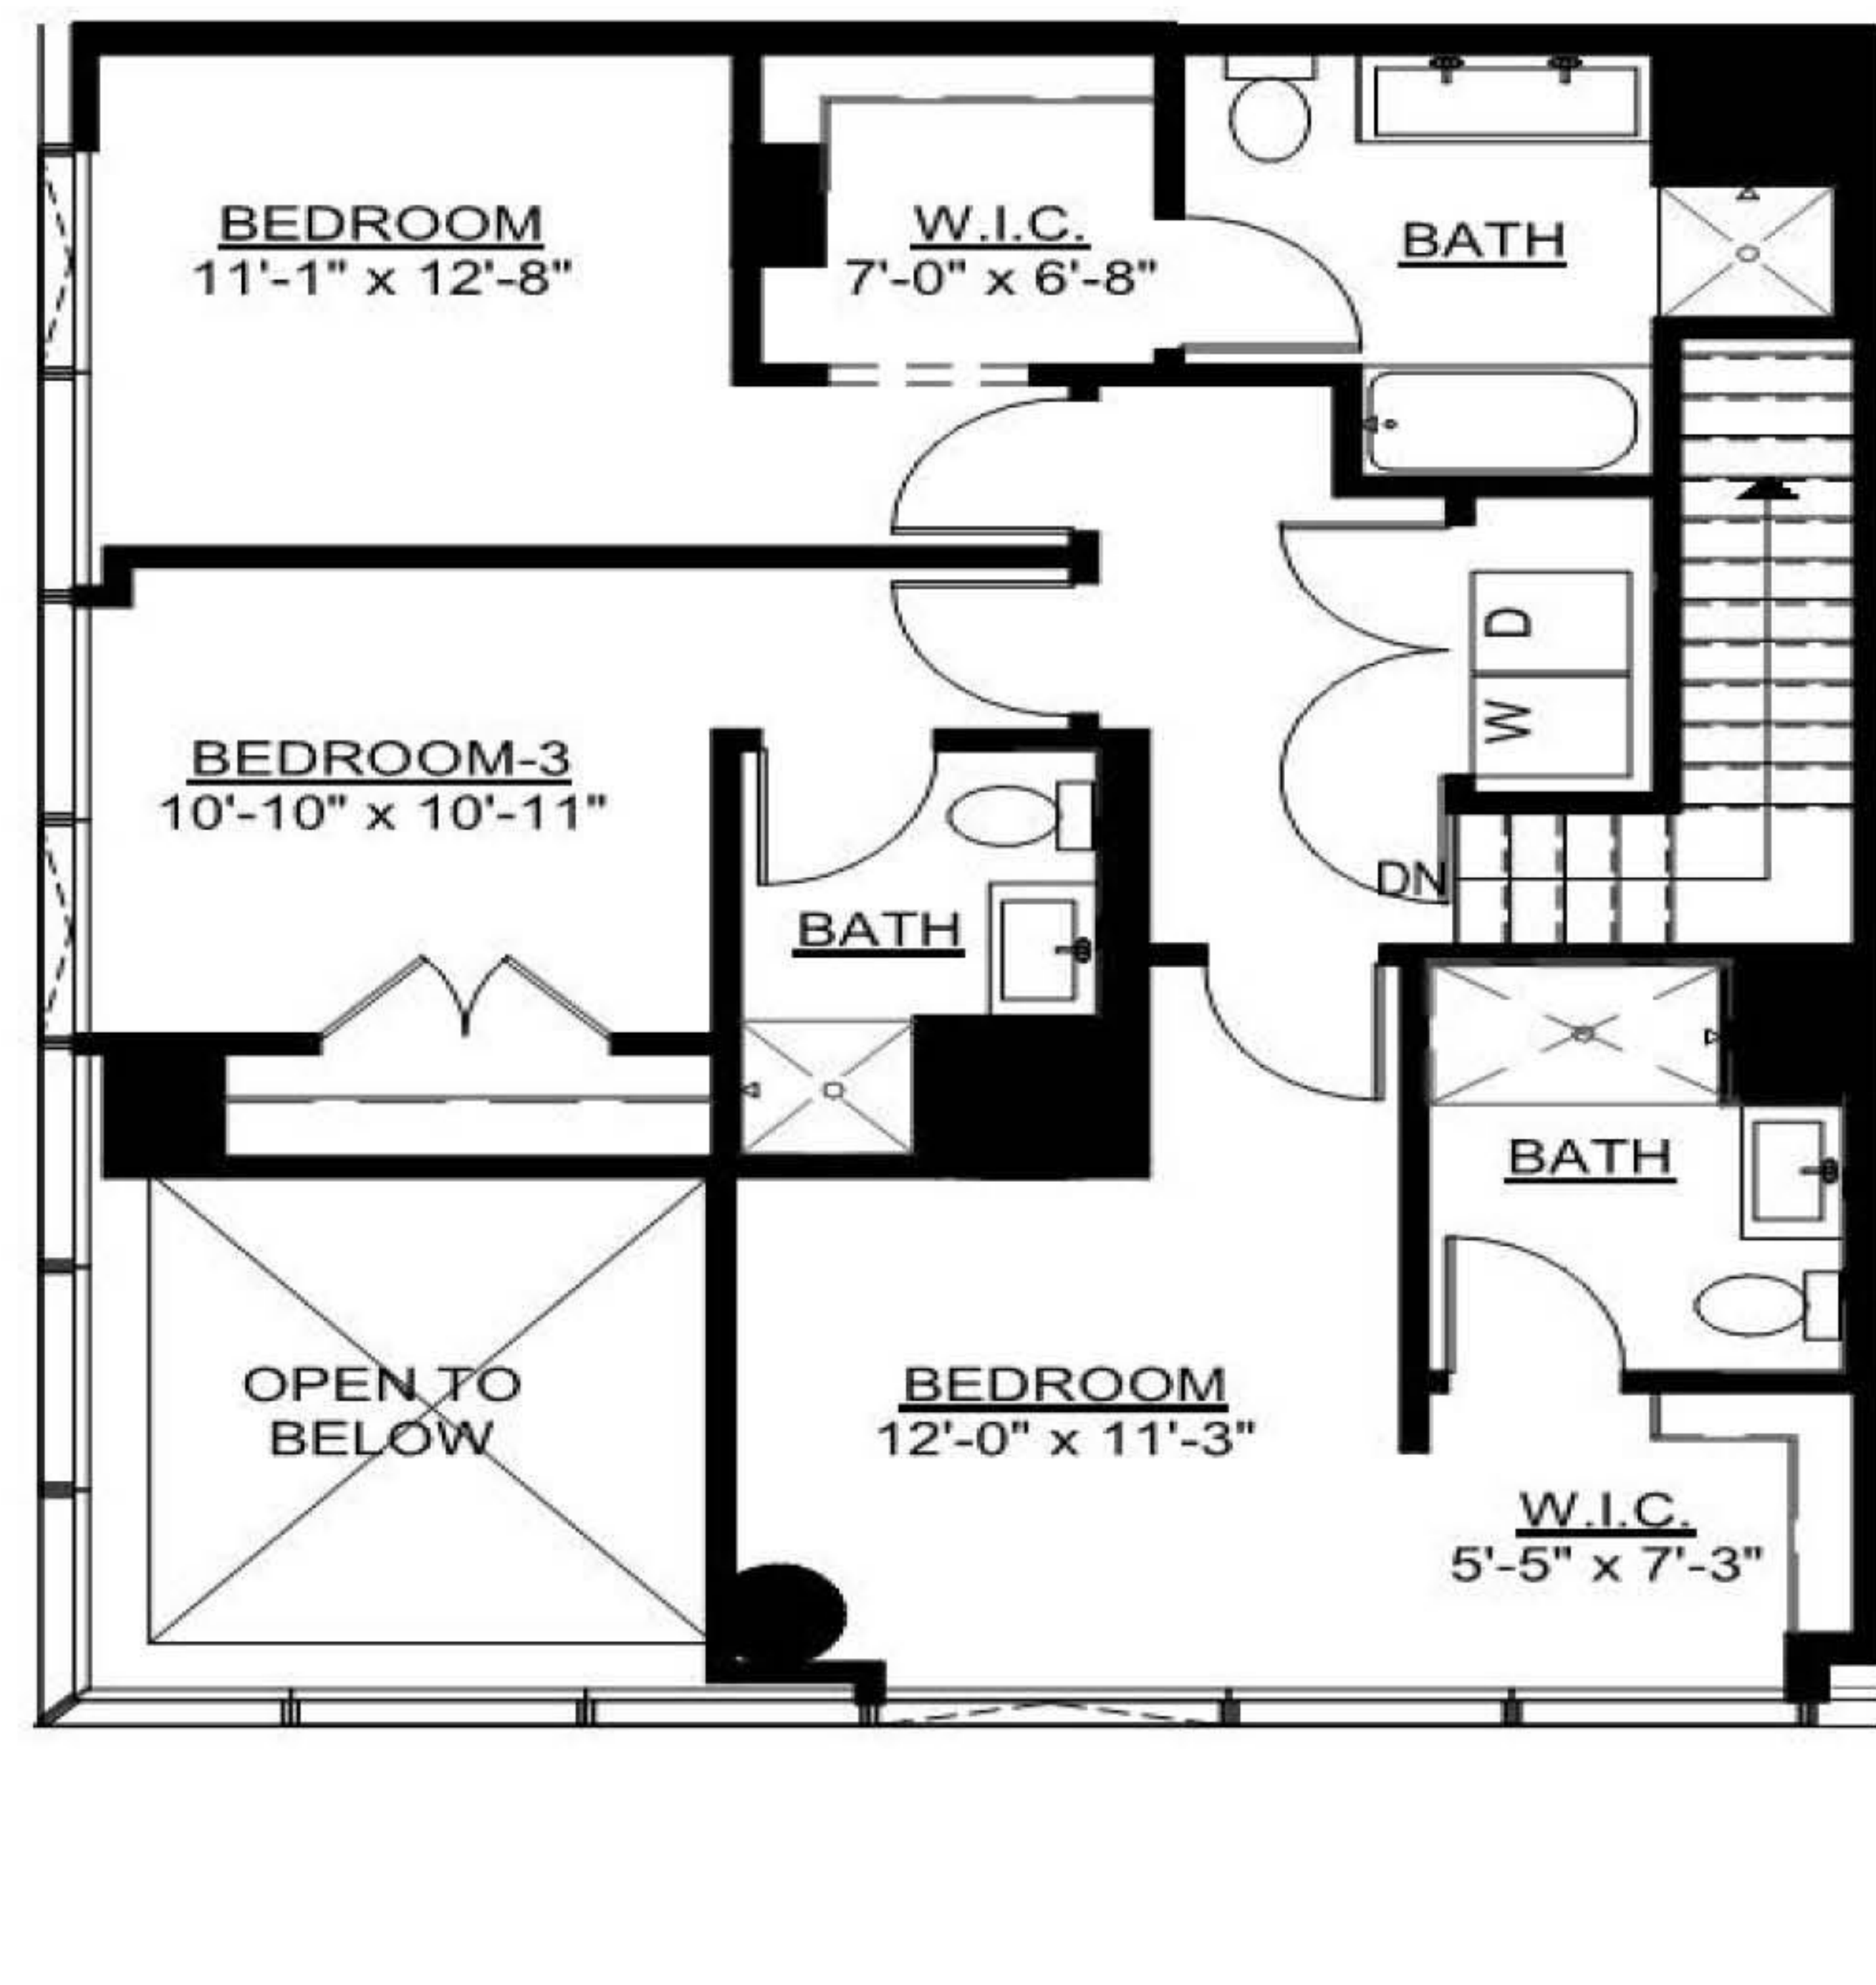

IMPRINT

4 BEDROOM | 4.5 BATHROOM

2,182 SQ. FT.

TIER: 08

LOWER

UPPER

VISIT

717 South Clark Street
Chicago, Illinois

CONTACT

312-858-5056
leasing@imprintapts.com

FOLLOW

@imprintapts
imprintapts.com

Floor plans are artist's rendering. All dimensions are approximate. Actual product and specifications may vary in dimension or detail. Not all features are available in every apartment. Prices and availability are subject to change. Please see a representative for details.