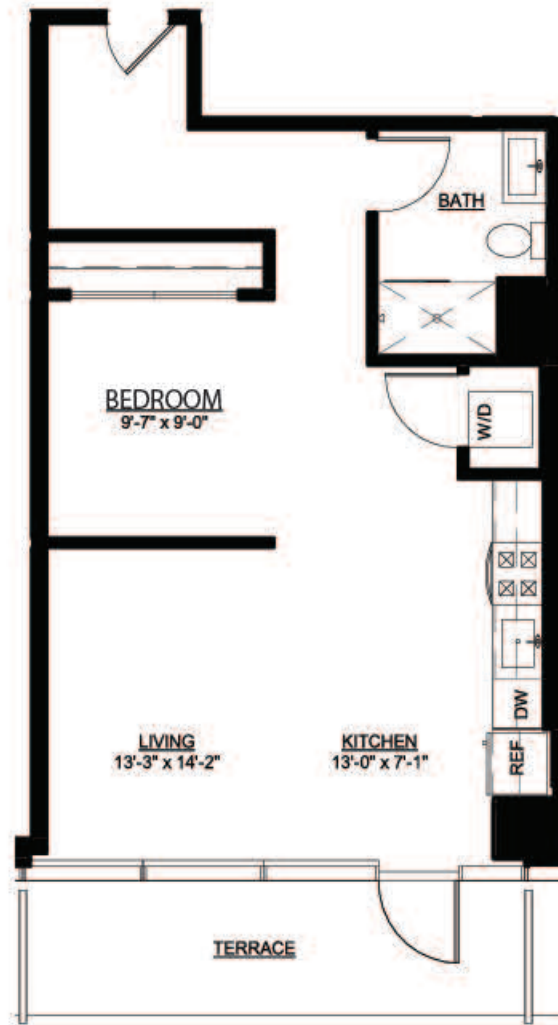

IMPRINT

CONVERTIBLE DELUXE

694 SQ. FT.

UNIT NO.

FLOOR

RENT

NOTES

N <

VISIT

717 South Clark Street
Chicago, Illinois

CONTACT

312-858-5056
leasing@imprintapts.com

FOLLOW

@imprintapts
imprintapts.com

Floor plans are artist's rendering. All dimensions are approximate. Actual product and specifications may vary in dimension or detail. Not all features are available in every apartment. Prices and availability are subject to change. Please see a representative for details.