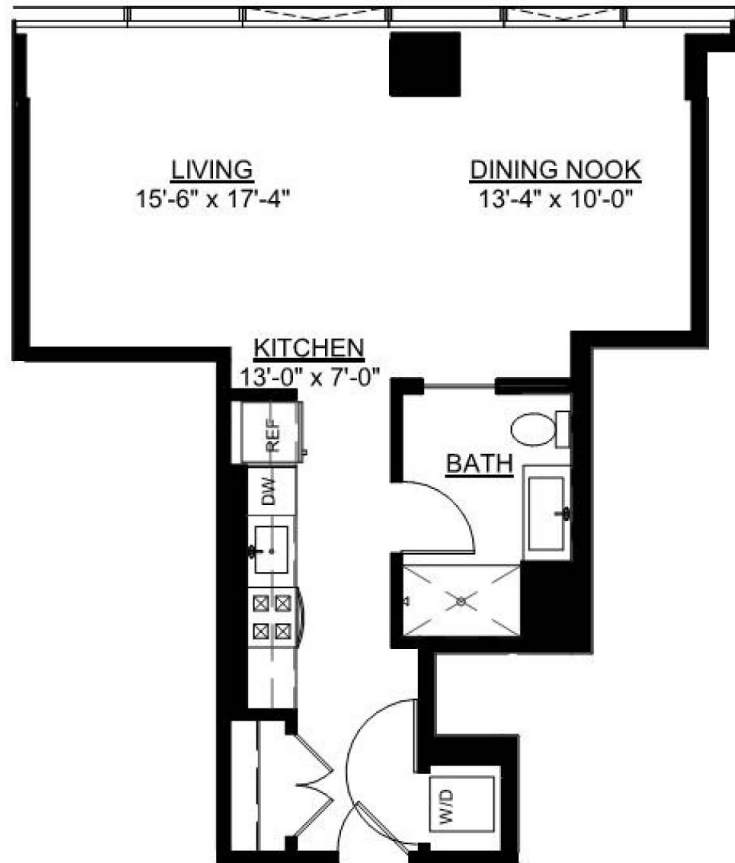

# IMPRINT

1 BEDROOM | 1 BATHROOM

683 SQ. FT.

TIER: 05

N <

VISIT  
717 South Clark Street  
Chicago, Illinois

CONTACT  
312-858-5056  
leasing@imprintapts.com

FOLLOW  
@imprintapts  
imprintapts.com

Floor plans are artist's rendering. All dimensions are approximate. Actual product and specifications may vary in dimension or detail. Not all features are available in every apartment. Prices and availability are subject to change. Please see a representative for details.