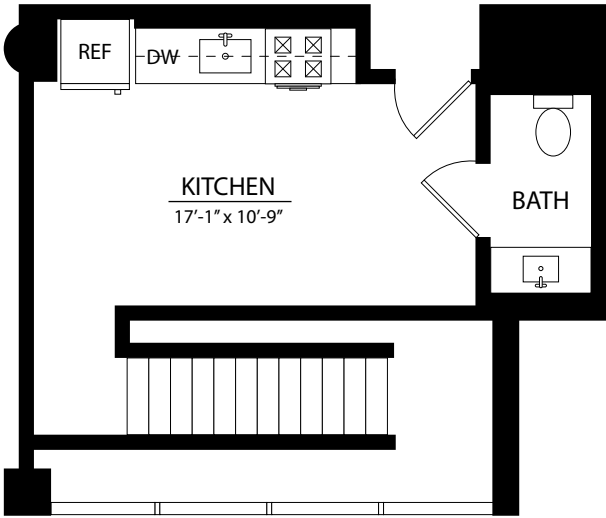

# IMPRINT

LOFTS

STUDIO DUPLEX E

1 085 SQ. FT.

Basement

1st Floor