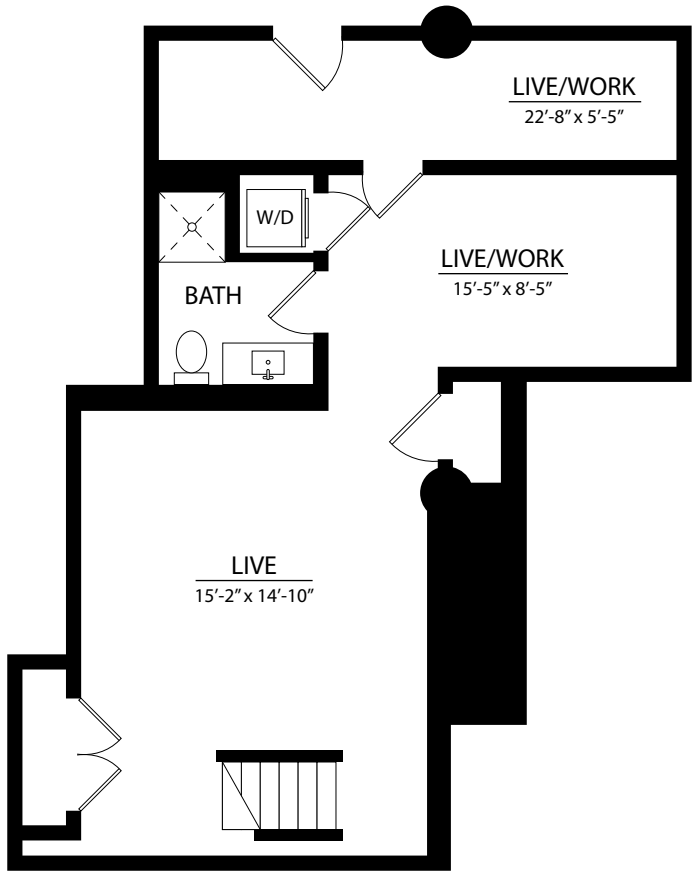

# IMPRINT

LOFTS

STUDIO DUPLEX E

1 085 SQ. FT.

Basement

1st Floor