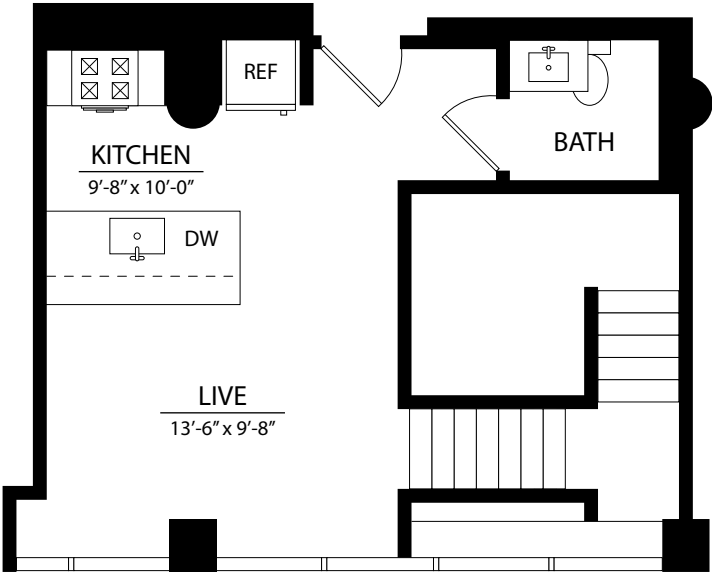

IMPRINT

LOFTS

STUDIO DUPLEX D

985 SQ. FT.

Basement

1st Floor