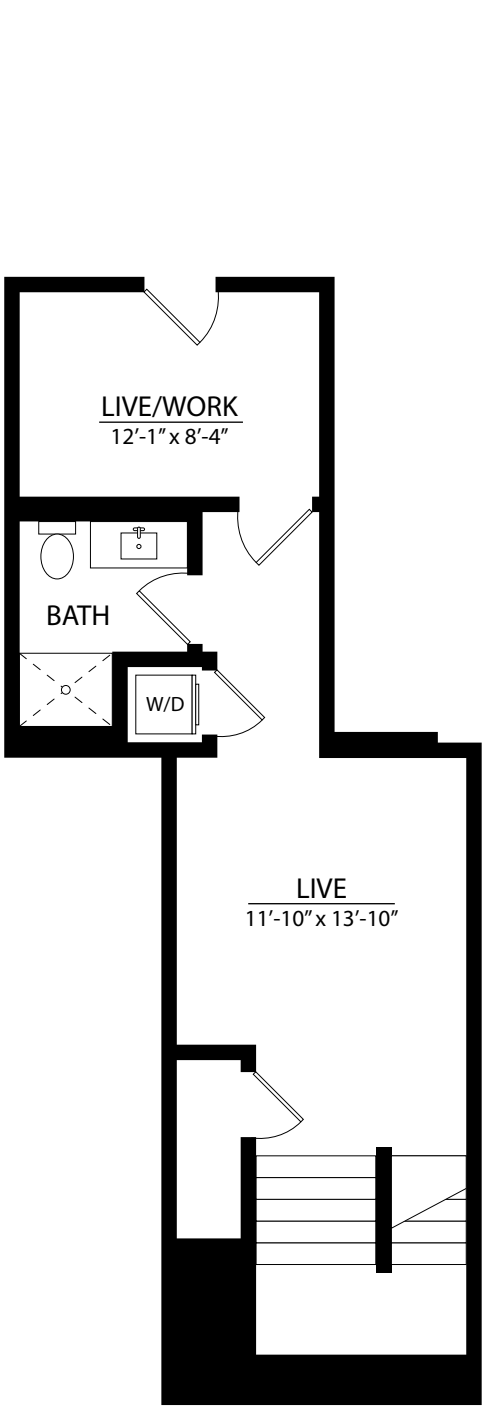

# IMPRINT

LOFTS

STUDIO DUPLEX C

1 053 SQ. FT.

Basement

1st Floor