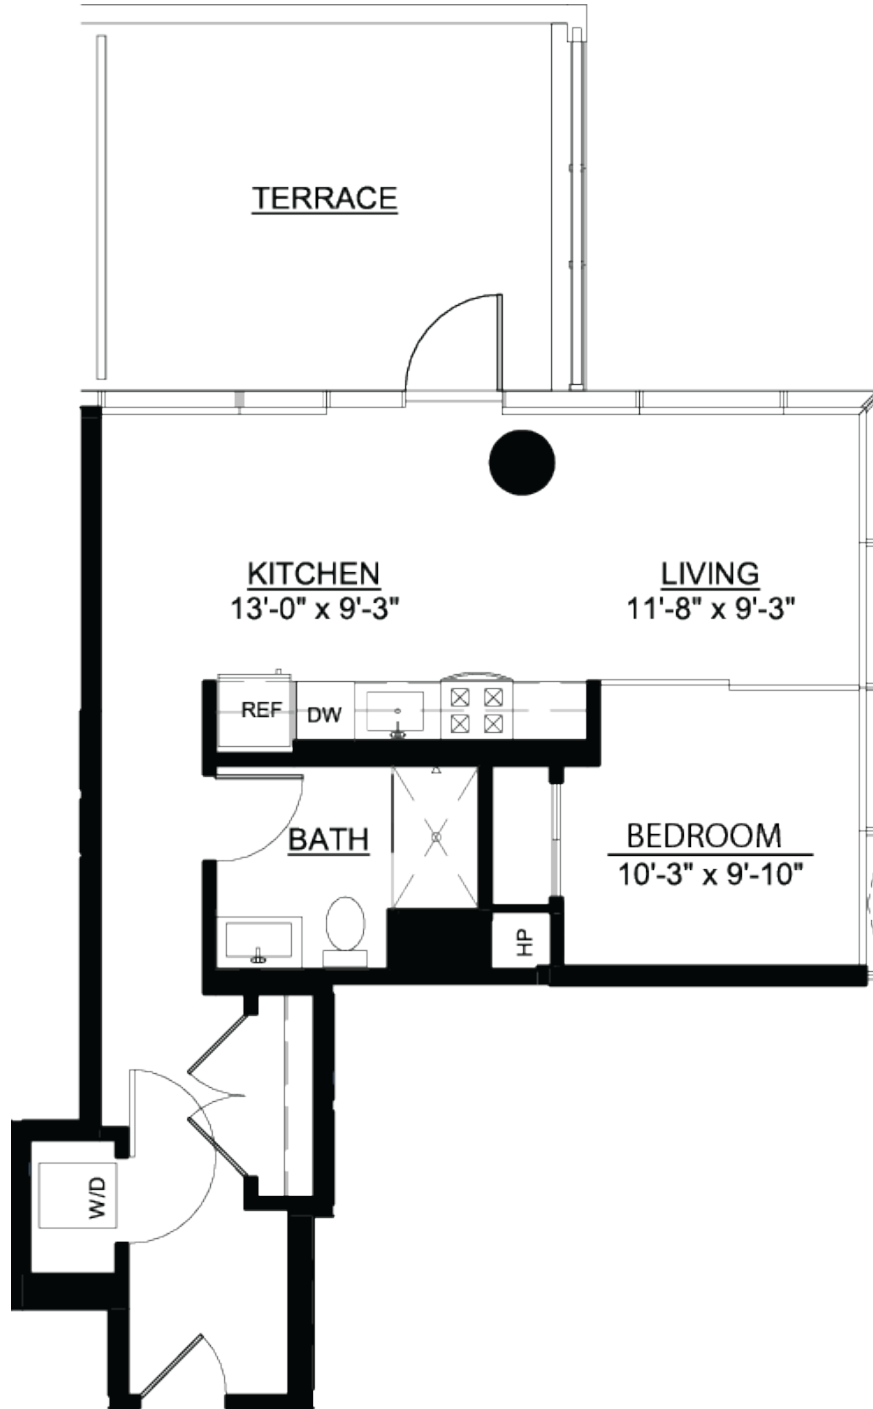

IMPRINT

1 BEDROOM | 1 BATHROOM

683 SQ. FT.

TIER: 01

N <

VISIT

717 South Clark Street
Chicago, Illinois

CONTACT

312-651-3262
imprint@greystar.com

FOLLOW

@imprintapts
imprintapts.com

Floor plans are artist's rendering. All dimensions are approximate. Actual product and specifications may vary in dimension or detail. Not all features are available in every apartment. Prices and availability are subject to change. Please see a representative for details.