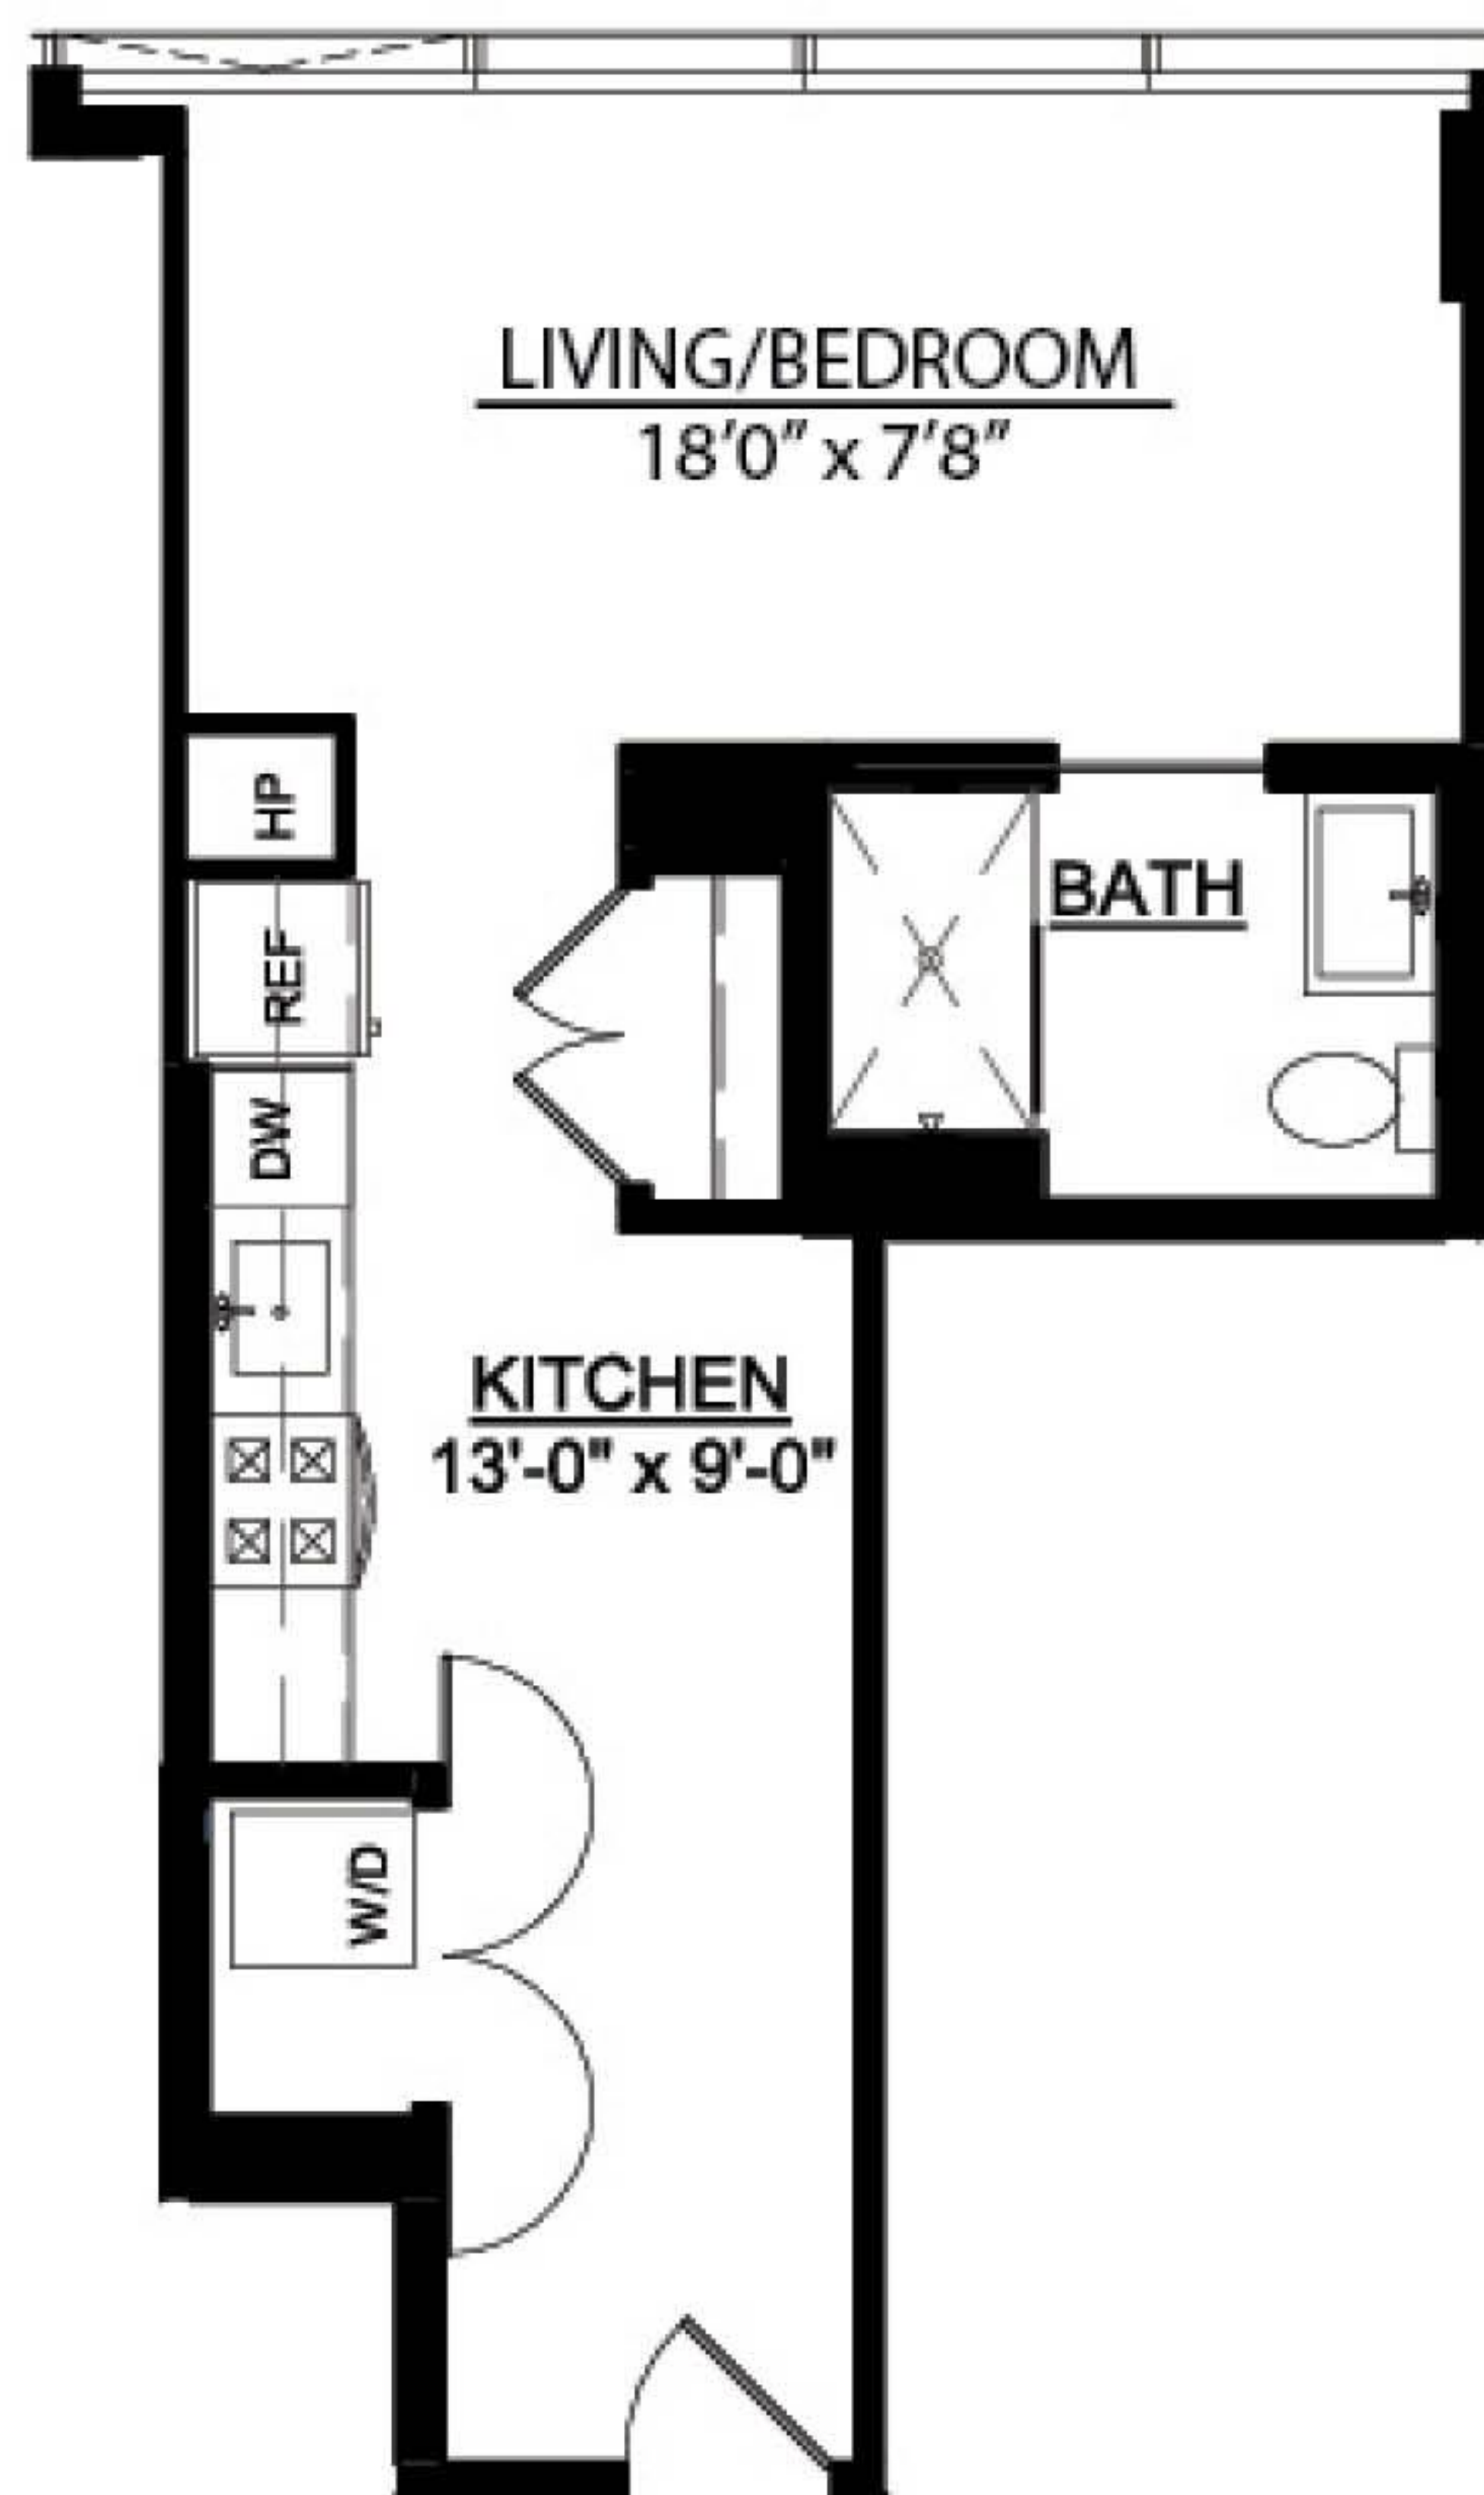

# IMPRINT

## STUDIO

478 SQ. FT.

TIER: 03

VISIT  
717 South Clark Street  
Chicago, Illinois

CONTACT  
312-858-5056  
leasing@imprintapts.com

FOLLOW  
@imprintapts  
imprintapts.com

Floor plans are artist's rendering. All dimensions are approximate. Actual product and specifications may vary in dimension or detail. Not all features are available in every apartment. Prices and availability are subject to change. Please see a representative for details.